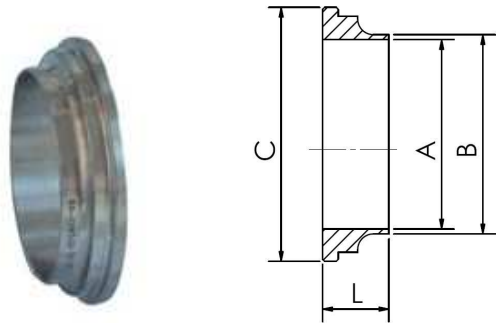

CANG ZHOU CHANGYUAN FITTINGS CO.,LTD

No.26 Shigang Road,Development Zone,Cangzhou,Hebei,China 061000 E-mail: con-well@vip.163.com

DS UNIONS (Measures:mm)

DS Welding Male

Item \ Size	1"	1 1/2"	2"	2 1/2"	3"	4"
A	22.5	35.5	48.5	60.3	72.9	97.6
B	25	38	51	63.5	76.1	101.6
C	43.6	57.6	71.6	87.6	99.6	129.5
Thread(RD)	44*1/6	58*1/6	72*1/6	88*1/6	100*1/6	130*1/6
L	18.5	20	20	24	24	24

Material :304, 316 ,316L

DS Welding Liner

Item \ Size	1"	1 1/2"	2"	2 1/2"	3"	4"
A	22.5	35.5	48.5	60.3	72.9	97.6
B	25	38	51	63.5	76.1	101.6
C	39.5	54	68	84	96	124
L	11	11	11	12	12	12

Material :304, 316 ,316L

DS Round Nut (with slots)

Item \ Size	1"	1 1/2"	2"	2 1/2"	3"	4"
A	57	71	86	103	115	147
B	44*1/6	58*1/6	72*1/6	88*1/6	100*1/6	130*1/6
C	35	48.5	62.5	76.5	88.5	117
L	20	20	22	24	25	28

Material :304