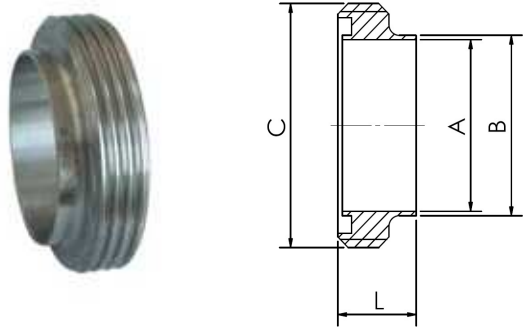

CANG ZHOU CHANGYUAN FITTINGS CO.,LTD

No.26 Shigang Road,Development Zone,Cangzhou,Hebei,China 061000 E-mail: con-well@vip.163.com

DS UNIONS (Measures:mm)

DS Welding Male

Item \ Size	1"	1 1/2"	2"	2 1/2"	3"	4"
A	22.5	35.5	48.5	60.3	72.9	97.6
B	25	38	51	63.5	76.1	101.6
C	43.6	57.6	71.6	87.6	99.6	129.5
Thread(RD)	44*1/6	58*1/6	72*1/6	88*1/6	100*1/6	130*1/6
L	18.5	20	20	24	24	24

Material :304, 316 ,316L

DS Welding Liner

Item \ Size	1"	1 1/2"	2"	2 1/2"	3"	4"
A	22.5	35.5	48.5	60.3	72.9	97.6
B	25	38	51	63.5	76.1	101.6
C	39.5	54	68	84	96	124
L	11	11	11	12	12	12

Material :304, 316 ,316L

DS Round Nut (with slots)

Item \ Size	1"	1 1/2"	2"	2 1/2"	3"	4"
A	57	71	86	103	115	147
B	44*1/6	58*1/6	72*1/6	88*1/6	100*1/6	130*1/6
C	35	48.5	62.5	76.5	88.5	117
L	20	20	22	24	25	28

Material :304