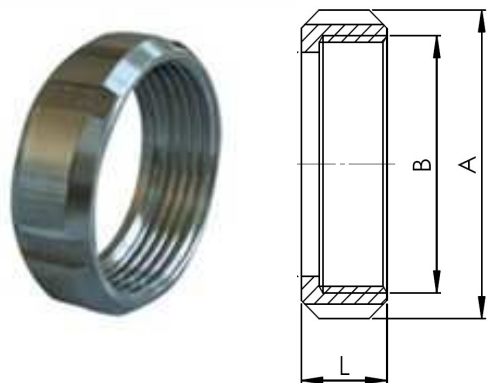

CANG ZHOU CHANGYUAN FITTINGS CO.,LTD

No.26 Shigang Road,Development Zone,Cangzhou,Hebei,China 061000 E-mail: con-well@vip.163.com

DS UNIONS (Measures:mm)

DS Welding Male

Item \ Size	1"	1 1/2"	2"	2 1/2"	3"	4"
A	22.5	35.5	48.5	60.3	72.9	97.6
B	25	38	51	63.5	76.1	101.6
C	43.6	57.6	71.6	87.6	99.6	129.5
Thread(RD)	44*1/6	58*1/6	72*1/6	88*1/6	100*1/6	130*1/6
L	18.5	20	20	24	24	24

Material :304, 316 ,316L

DS Welding Liner

Item \ Size	1"	1 1/2"	2"	2 1/2"	3"	4"
A	22.5	35.5	48.5	60.3	72.9	97.6
B	25	38	51	63.5	76.1	101.6
C	39.5	54	68	84	96	124
L	11	11	11	12	12	12

Material :304, 316 ,316L

DS Round Nut (with slots)

Item \ Size	1"	1 1/2"	2"	2 1/2"	3"	4"
A	57	71	86	103	115	147
B	44*1/6	58*1/6	72*1/6	88*1/6	100*1/6	130*1/6
C	35	48.5	62.5	76.5	88.5	117
L	20	20	22	24	25	28

Material :304