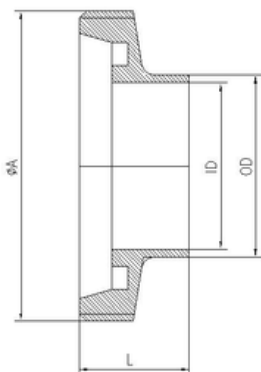

Cangzhou Changyuan Fittings Co.,ltd

Add:No.26 Shigang Road,Development Zone,Cangzhou ,Hebei,China Pc:061000

[Http://www.con-well.com](http://www.con-well.com) email:con-well@vip.163.com

DIN-Imperial Welding Male, SHORT

	1/2"(DN10)	3/4"(DN15)	1"	1.5"	2"	2.5"	3"	4"	5"	6"
ID	9.50	15.85	22.2	34.9	47.6	60.3	73.0	97.6	123.0	152.4
OD	12.70	19.05	25.4	38.1	50.8	63.5	76.2	101.6	127.0	148.4
ΦA	28.00	34.00	52.0	65.0	78.0	95.0	110.0	130.0	160.0	190.0
L	21.00	21.00	24.0	24.0	24.0	27.0	31.0	31.0	46.0	50.0

DIN-Imperial Welding liner, SHORT,

	1/2"(DN10)	3/4"(DN15)	1"	1.5"	2"	2.5"	3"	4"	5"	6"
ID	9.50	15.85	22.2	34.9	47.6	60.3	73.0	97.6	123.0	152.4
OD	12.70	19.05	25.4	38.1	50.8	63.5	76.2	101.6	127.0	148.4
ΦA	22.00	28.00	44.0	56.0	68.0	86.0	100.0	121.0	150.0	176.0
L	17.00	17.00	22.0	26.0	21.0	24.0	24.0	28.0	34.0	37.0