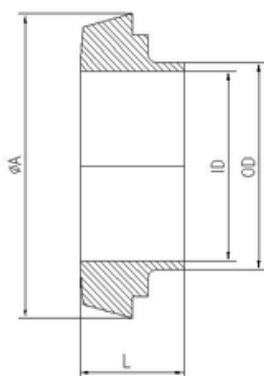

Cangzhou Changyuan Fittings Co.,ltd

Add:No.26 Shigang Road,Development Zone,Cangzhou ,Hebei,China Pc:061000

[Http://www.con-well.com](http://www.con-well.com) email:con-well@vip.163.com

DIN-Imperial Welding Male, SHORT

	1/2"(DN10)	3/4"(DN15)	1"	1.5"	2"	2.5"	3"	4"	5"	6"
ID	9.50	15.85	22.2	34.9	47.6	60.3	73.0	97.6	123.0	152.4
OD	12.70	19.05	25.4	38.1	50.8	63.5	76.2	101.6	127.0	148.4
ΦA	28.00	34.00	52.0	65.0	78.0	95.0	110.0	130.0	160.0	190.0
L	21.00	21.00	24.0	24.0	24.0	27.0	31.0	31.0	46.0	50.0

DIN-Imperial Welding liner, SHORT,

	1/2"(DN10)	3/4"(DN15)	1"	1.5"	2"	2.5"	3"	4"	5"	6"
ID	9.50	15.85	22.2	34.9	47.6	60.3	73.0	97.6	123.0	152.4
OD	12.70	19.05	25.4	38.1	50.8	63.5	76.2	101.6	127.0	148.4
ΦA	22.00	28.00	44.0	56.0	68.0	86.0	100.0	121.0	150.0	176.0
L	17.00	17.00	22.0	26.0	21.0	24.0	24.0	28.0	34.0	37.0