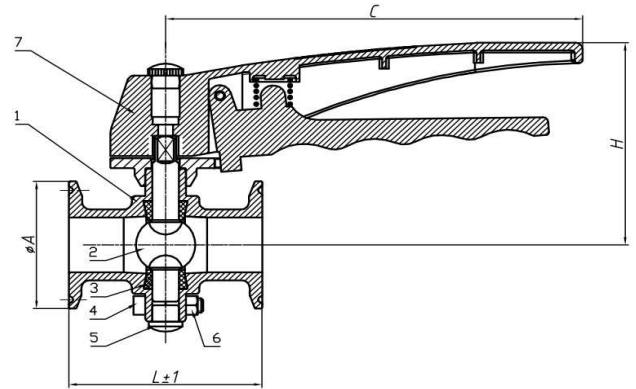

Cangzhou Changyuan Fittings Co.,Ltd

Add:No.26 Shigang Road,Development Zone,Cangzhou ,Hebei,China Pc:061000

Http://www.con-well.com email:con-well@vip.163.com sale@con-well.com

3A Clamped Butterfly valve(卫生级3A快装蝶阀)

Size	A	C	L	H
1"	50.50	155.00	83.0	80.0
1 1/2"	50.50	155.00	66.0	88.0
2"	64.00	155.00	70.0	96.0
2 1/2"	77.50	155.00	80.0	116.0
3"	91.00	155.00	84.0	123.0
4"	119.00	155.00	98.0	135.0

Material List:

Item	Description	Material
1	Body	304/316/316L
2	Disc	304/316/316L
3	Seal	EPDM/Silion
4	Bolt	304
5	Plug	NBR
6	Nut	304
7	Handle	Plastic

Http://www.con-well.com email:con-well@vip.163.com sale@con-well.com

3A Clamped Butterfly valve(卫生级3A快装蝶阀)

or

Direction (3 +1 holes)

Direction (4 +1 holes)

3A Clamped Butterfly valve

Size	A	C	L	H
1"	50.50	129.00	83.0	52.0
1 1/2"	50.50	129.00	66.0	59.0
2"	64.00	137.00	70.0	67.5
2 1/2"	77.50	137.00	80.0	82.0
3"	91.00	137.00	84.0	89.0
4"	119.00	147.00	98.0	101.6

Material

Item	Description	MATERIAL
1	Body	304/316/316L
2	Disc	304/316/316L
3	Seal	EPDM/Silion
4	Boit	304
5	Plug	NBR
6	Nut	304
7	Muti-position Handle	304(3 or 4 holes)

FEATURES:

- Rated Pressure: PN1.0Mpa
- PED97/23/EC (CE0038) Approved.
- Inspection Testing:API598
- Working temperture: -40℃--150℃