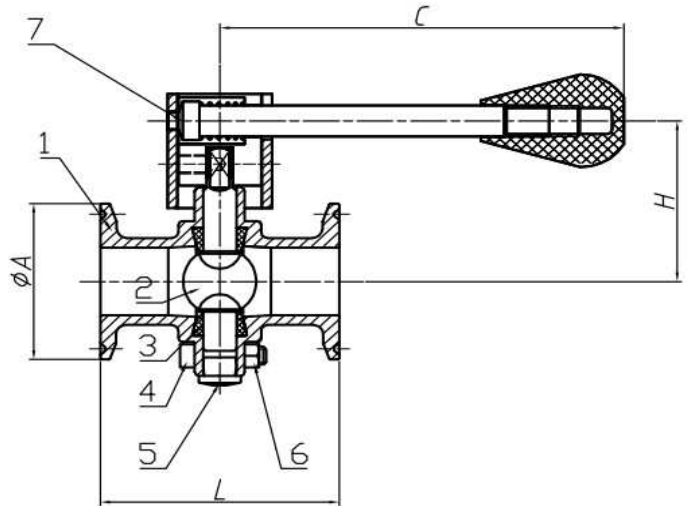

Size	A	C	L	H
1"	50.50	155.00	83.0	80.0
1 1/2"	50.50	155.00	66.0	88.0
2"	64.00	155.00	70.0	96.0
2 1/2"	77.50	155.00	80.0	116.0
3"	91.00	155.00	84.0	123.0
4"	119.00	155.00	98.0	135.0

Material List:

Item	Description	Material
1	Body	304/316/316L
2	Disc	304/316/316L
3	Seal	EPDM/Silion
4	Bolt	304
5	Plug	NBR
6	Nut	304
7	Handle	Plastic

FEATURES:

- Rated Pressure: PN1.0Mpa
- PED97/23/EC (CE0038) Approved.
- Inspection Testing:API598
- Working temperture: -40°C--150°C

Cangzhou Changyuan Fittings Co.,Ltd

Add:No.26 Shigang Road,Development Zone,Cangzhou ,Hebei,China Pc:061000

Http://www.con-well.com email:con-well@vip.163.com sale@con-well.com

3A Clamped Butterfly valve(卫生级3A快装蝶阀)

or

Direction (3 +1 holes)

Direction (4 +1 holes)

3A Clamped Butterfly valve

Size	A	C	L	H
1"	50.50	129.00	83.0	52.0
1 1/2"	50.50	129.00	66.0	59.0
2"	64.00	137.00	70.0	67.5
2 1/2"	77.50	137.00	80.0	82.0
3"	91.00	137.00	84.0	89.0
4"	119.00	147.00	98.0	101.6

Material

Item	Description	MATERIAL
1	Body	304/316/316L
2	Disc	304/316/316L
3	Seal	EPDM/Silion
4	Boit	304
5	Plug	NBR
6	Nut	304
7	Muti-position Handle	304(3 or 4 holes)

FEATURES:

- Rated Pressure: PN1.0Mpa
- PED97/23/EC (CE0038) Approved.
- Inspection Testing:API598
- Working temperture: -40℃--150℃