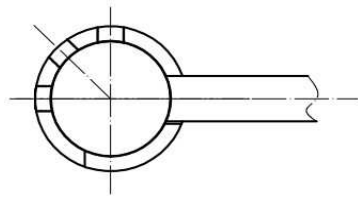

Size	A	C	L	H
1"	50.50	155.00	83.0	80.0
1 1/2"	50.50	155.00	66.0	88.0
2"	64.00	155.00	70.0	96.0
2 1/2"	77.50	155.00	80.0	116.0
3"	91.00	155.00	84.0	123.0
4"	119.00	155.00	98.0	135.0

Material List:

Item	Description	Material
1	Body	304/316/316L
2	Disc	304/316/316L
3	Seal	EPDM/Silion
4	Bolt	304
5	Plug	NBR
6	Nut	304
7	Handle	Plastic

FEATURES:

- Rated Pressure: PN1.0Mpa
- PED97/23/EC (CE0038) Approved.
- Inspection Testing:API598
- Working temperture: -40°C--150°C

Cangzhou Changyuan Fittings Co.,Ltd

Add:No.26 Shigang Road,Development Zone,Cangzhou ,Hebei,China Pc:061000

Http://www.con-well.com email:con-well@vip.163.com sale@con-well.com

3A Clamped Butterfly valve(卫生级3A快装蝶阀)

or

Direction (3 +1 holes)

Direction (4 +1 holes)

3A Clamped Butterfly valve

Size	A	C	L	H
1"	50.50	129.00	83.0	52.0
1 1/2"	50.50	129.00	66.0	59.0
2"	64.00	137.00	70.0	67.5
2 1/2"	77.50	137.00	80.0	82.0
3"	91.00	137.00	84.0	89.0
4"	119.00	147.00	98.0	101.6