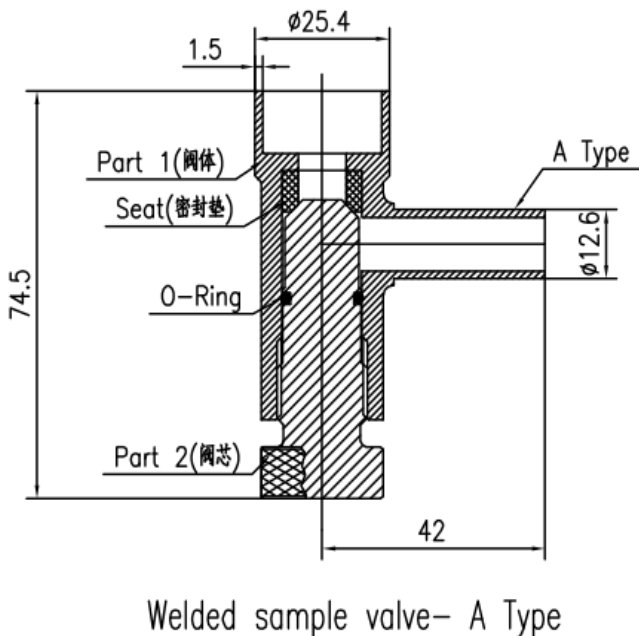

Cangzhou Changyuan Fittings Co.,Ltd

Add:No.26 Shigang Road,Development Zone,Cangzhou ,Hebei,China Pc:061000

Http://www.con-well.com email:con-well@vip.163.com

Sanitary Sample Valve 卫生级取样阀

1. Threaded Sample valves

2. Welded Sample valves

Cangzhou Changyuan Fittings Co.,Ltd

Add:No.26 Shigang Road,Development Zone,Cangzhou ,Hebei,China Pc:061000

Http://www.con-well.com email:con-well@vip.163.com

Sanitary Sample Valve 卫生级取样阀

3. Clamped Sample valves

Clamped sample valve- A Type

Clamped sample valve- B Type

Material list :

Item	Description	Material	Quantity
1	Part 1 (阀体)	304/316/316L	1
2	Part 2 (阀芯)	304/316/316L	1
3	Seal(密封垫)	PTFE	1
4	O-Ring	EPDM/NBR/SILION	1