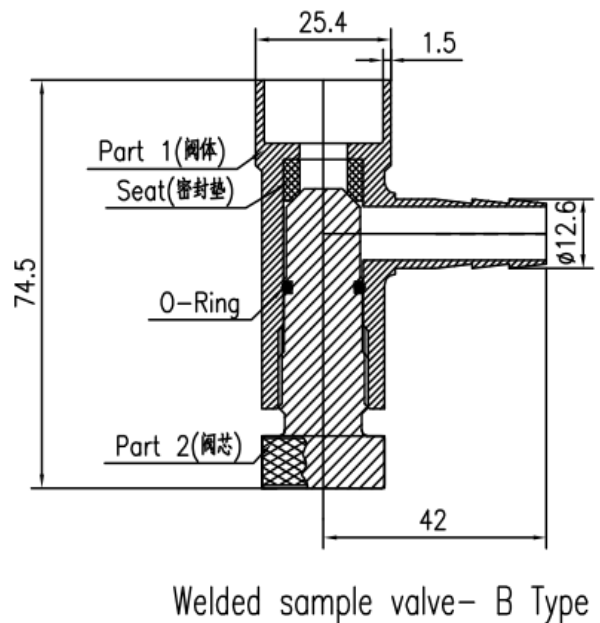

Cangzhou Changyuan Fittings Co.,Ltd

Add:No.26 Shigang Road,Development Zone,Cangzhou ,Hebei,China Pc:061000

Http://www.con-well.com email:con-well@vip.163.com

Sanitary Sample Valve 卫生级取样阀

1. Threaded Sample valves

2. Welded Sample valves

Cangzhou Changyuan Fittings Co.,Ltd

Add:No.26 Shigang Road,Development Zone,Cangzhou ,Hebei,China Pc:061000

Http://www.con-well.com email:con-well@vip.163.com

Sanitary Sample Valve 卫生级取样阀

3. Clamped Sample valves

Clamped sample valve- A Type

Clamped sample valve- B Type

Material list :

Item	Description	Material	Quantity
1	Part 1 (阀体)	304/316/316L	1
2	Part 2 (阀芯)	304/316/316L	1
3	Seal(密封垫)	PTFE	1
4	O-Ring	EPDM/NBR/SILION	1