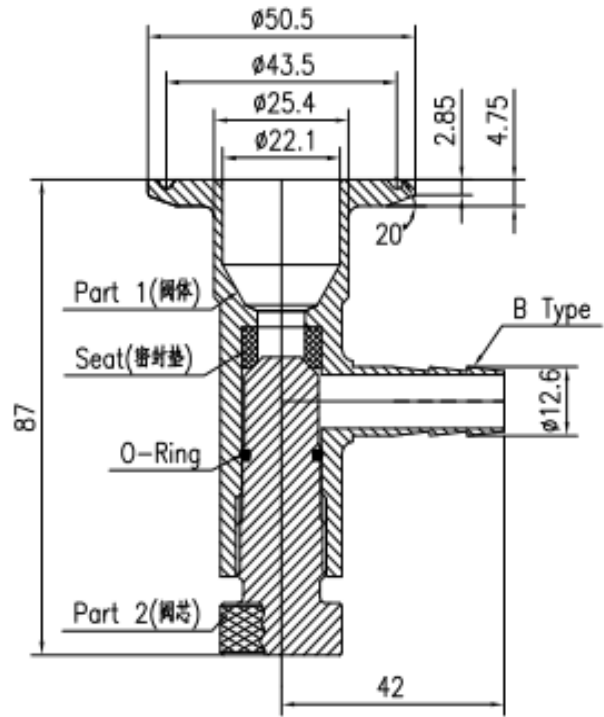

2. Welded Sample valves

Cangzhou Changyuan Fittings Co.,Ltd

Add:No.26 Shigang Road,Development Zone,Cangzhou ,Hebei,China Pc:061000

Http://www.con-well.com email:con-well@vip.163.com

Sanitary Sample Valve 卫生级取样阀

3. Clamped Sample valves

Clamped sample valve- A Type

Clamped sample valve- B Type

Material list :

Item	Description	Material	Quantity
1	Part 1 (阀体)	304/316/316L	1
2	Part 2 (阀芯)	304/316/316L	1
3	Seal(密封垫)	PTFE	1
4	O-Ring	EPDM/NBR/SILION	1