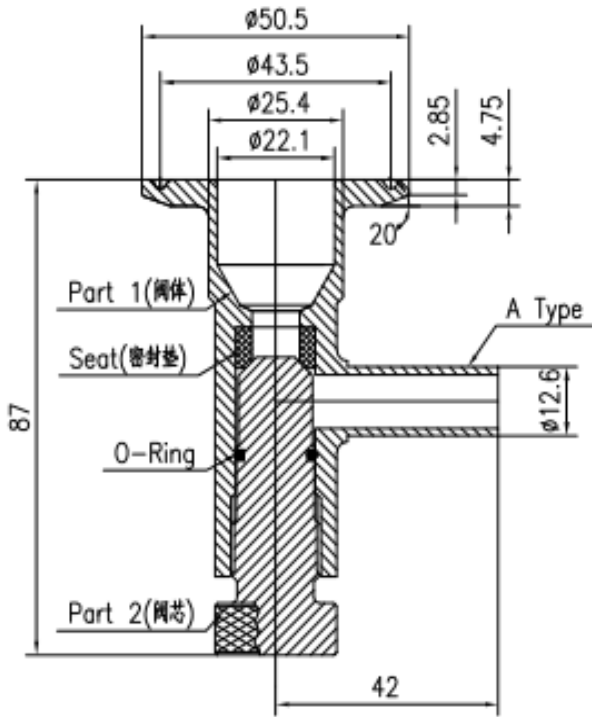

Cangzhou Changyuan Fittings Co.,Ltd

Add:No.26 Shigang Road,Development Zone,Cangzhou ,Hebei,China Pc:061000

Http://www.con-well.com email:con-well@vip.163.com

Sanitary Sample Valve 卫生级取样阀

3. Clamped Sample valves

Clamped sample valve- A Type