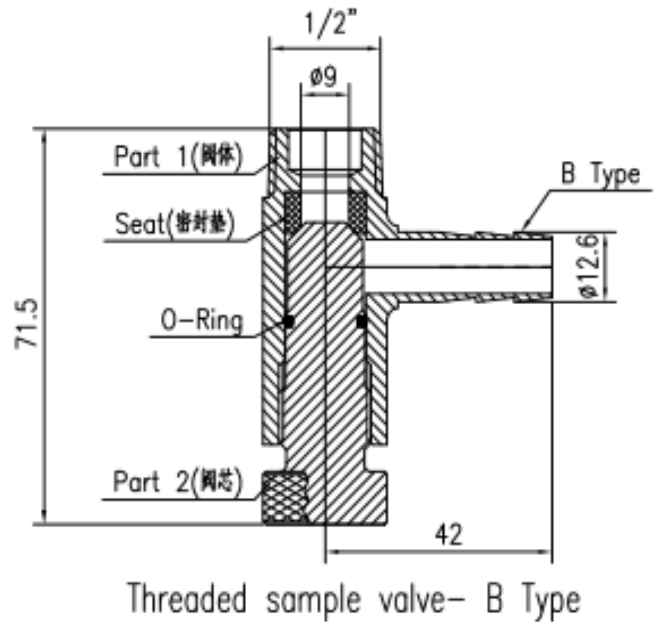

Cangzhou Changyuan Fittings Co.,Ltd

Add:No.26 Shigang Road,Development Zone,Cangzhou ,Hebei,China Pc:061000

Http://www.con-well.com email:con-well@vip.163.com

Sanitary Sample Valve 卫生级取样阀

1. Threaded Sample valves

2. Welded Sample valves

Cangzhou Changyuan Fittings Co.,Ltd

Add:No.26 Shigang Road,Development Zone,Cangzhou ,Hebei,China Pc:061000

Http://www.con-well.com email:con-well@vip.163.com

Sanitary Sample Valve 卫生级取样阀

3. Clamped Sample valves

Clamped sample valve- A Type

Clamped sample valve- B Type

Material list :

Item	Description	Material	Quantity
1	Part 1 (阀体)	304/316/316L	1
2	Part 2 (阀芯)	304/316/316L	1
3	Seal(密封垫)	PTFE	1
4	O-Ring	EPDM/NBR/SILION	1