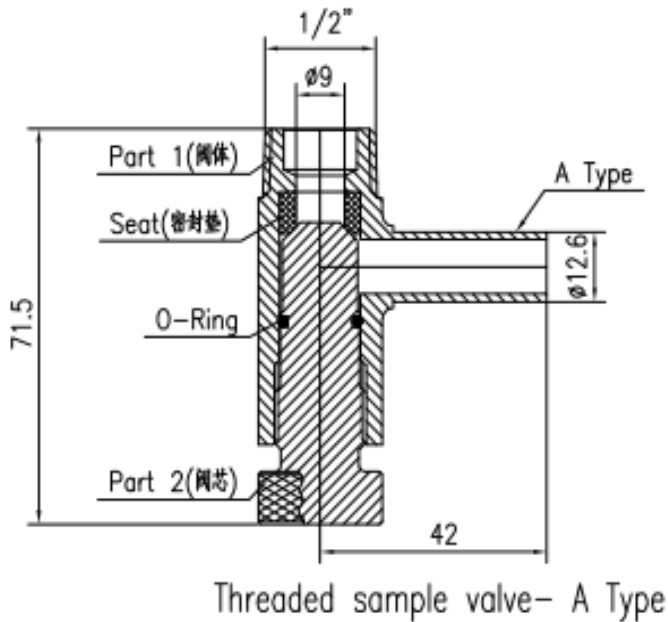

Cangzhou Changyuan Fittings Co.,Ltd

Add:No.26 Shigang Road,Development Zone,Cangzhou ,Hebei,China Pc:061000

Http://www.con-well.com email:con-well@vip.163.com

Sanitary Sample Valve 卫生级取样阀

1. Threaded Sample valves

2. Welded Sample valves

Cangzhou Changyuan Fittings Co.,Ltd

Add:No.26 Shigang Road,Development Zone,Cangzhou ,Hebei,China Pc:061000

Http://www.con-well.com email:con-well@vip.163.com

Sanitary Sample Valve 卫生级取样阀

3. Clamped Sample valves

Clamped sample valve- A Type

Clamped sample valve- B Type

Material list :

Item	Description	Material	Quantity
1	Part 1 (阀体)	304/316/316L	1
2	Part 2 (阀芯)	304/316/316L	1
3	Seal(密封垫)	PTFE	1
4	O-Ring	EPDM/NBR/SILION	1