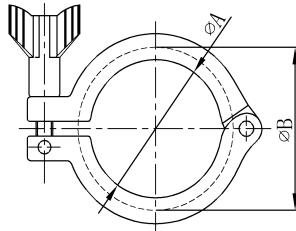

**13MHH Heavy duty single pin clamp**  
**13MHH重型单铆钉卡箍**

SIZE	A	B
1/2"-3/4"	20	28
A37	27.8	37
1"-1 1/2"	44.4	53.6
2.0"	57.8	67
2 1/2"	71.4	80.6
3.0"	84	94.2
3 1/2"	98.6	109.2
4.0"	110	122.2
4 1/2"	123	133.2
5"	137.4	151
6.0"	155.4	170.4
8.0"	205	220

**13MHHM Heavy duty double pin clamp**  
**13MHHM重型双铆钉卡箍**

**Size: 1/2"-3/4", A37**

**Size: 1.5"-8"**

SIZE	A	B
1/2"-3/4"	20	28
A37	27.8	37
1.5"	43.6	53.6
2.0"	57	67
2.5"	70.6	80.6
3.0"	84	94
4.0"	112	122
6.0"	155	170
8.0"	205	220.8

**CANG ZHOU CHANGYUAN FITTINGS CO.,LTD**

6 Shigang Road, Development Zone, Cangzhou, Hebei, China 061000 E-mail: Con-well@vip.163.com

Drawings of Clamps (Measures:mm)

**13SF Heavy duty double pin clamp**

SIZE	A	B	
1/2"-3/4"	20	28	*
1"-1.5"	43.3	52.0	*
2.0"	56.4	65.5	*
2.5"	69.5	79.0	*
3.0"	77.5	92.5	*
4.0"	108.8	120.5	*
6.0"	158	170	*
10"	258	272.8	*
12"	309	327.6	*