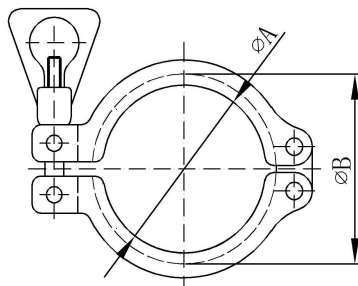

**13MHHM Heavy duty double pin clamp**  
**13MHHM重型双铆钉卡箍**

**Size: 1/2"-3/4", A37**

**Size: 1.5"-8"**

SIZE	A	B
1/2"-3/4"	20	28
A37	27.8	37
1.5"	43.6	53.6
2.0"	57	67
2.5"	70.6	80.6
3.0"	84	94
4.0"	112	122
6.0"	155	170
8.0"	205	220.8

**CANG ZHOU CHANGYUAN FITTINGS CO.,LTD**

6 Shigang Road, Development Zone, Cangzhou, Hebei, China 061000 E-mail: Con-well@vip.163.com

Drawings of Clamps (Measures:mm)

**13SF Heavy duty double pin clamp**

13SF重型双铆钉卡箍

SIZE	A	B
1"-1.5"	45	58.6
2.0"	59	72
2.5"	67	84
3.0"	85	98
4.0"	114	127

**13CS Double pin clamp**

13CS双铆钉卡箍

SIZE	A	B
1/2"-3/4"	20.5	28.3
DN10-20	27.2	37
1"-1.5"	41.0	53.5
DN25-40	44.5	54.5
2.0"	54.5	67.0
DN50	57	68
2.5"	68.0	80.5
3.0"	81.5	94.0
DN65	84	95
DN80	99	110

SIZE	A	B	
1/2"-3/4"	20	28	*
1"-1.5"	43.3	52.0	*
2.0"	56.4	65.5	*
2.5"	69.5	79.0	*
3.0"	77.5	92.5	*
4.0"	108.8	120.5	*
6.0"	158	170	*
10"	258	272.8	*
12"	309	327.6	*