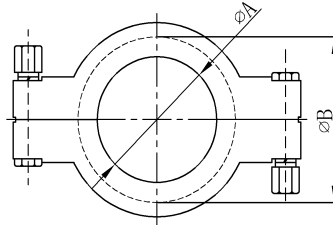

SIZE	A	B
4.0"	109.5	122.0
DN100	112	123
DN115	123	134
DN125	144	159
6.0"	157.6	175.1
DN150	172	187
8.0"	207.4	225.9
DN200	222.5	237.5
DN250	257	272
DN300	308	323

**13IS I-LINE Clamp**

13IS I-LINE卡箍

SIZE	A	B
1"-1.5"	53.4	83.8
2.0"	72.2	111
2.5"	88.1	121.4
3.0"	102.4	136.1
4.0"	127.8	162
6.0"	195.3	242.1

**13EU CLAMP**

SIZE	A	B
DN10-DN20	27.8	37
DN25-DN40	44.4	53.6
DN50	57.8	67
DN65	71.4	80.6
DN80	84	94.2
DN100	99	109.2
DN115	123	133.2

**CANG ZHOU CHANGYUAN FITTINGS CO.,LTD**

6 Shigang Road, Development Zone, Cangzhou, Hebei, China 061000 E-mail: Con-well@vip.163.com

Drawings of Clamps ( Measures:mm)

**13MHHS 3 Pieces clamp**

3片式卡箍

SIZE	A	B
1"-1.5"	41.5	53.5
2.0"	54.5	66.5
2.5"	68.5	80.5
3.0"	82	94
4.0"	110	122

**13MHP High pressure clamp with screw bolt brass nut**

13MHP高压卡箍

SIZE	A	B	
1/2"-3/4"	20	28	*
1"-1.5"	43.3	52.0	*
2.0"	56.4	65.5	*
2.5"	69.5	79.0	*
3.0"	77.5	92.5	*
4.0"	108.8	120.5	*
6.0"	158	170	*
10"	258	272.8	*
12"	309	327.6	*