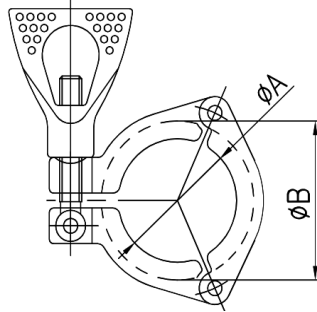

SIZE	A	B
4.0"	109.5	122.0
DN100	112	123
DN115	123	134
DN125	144	159
6.0"	157.6	175.1
DN150	172	187
8.0"	207.4	225.9
DN200	222.5	237.5
DN250	257	272
DN300	308	323

**13IS I-LINE Clamp**

13IS I-LINE卡箍

SIZE	A	B
1"-1.5"	53.4	83.8
2.0"	72.2	111
2.5"	88.1	121.4
3.0"	102.4	136.1
4.0"	127.8	162
6.0"	195.3	242.1

**13EU CLAMP**

SIZE	A	B
DN10-DN20	27.8	37
DN25-DN40	44.4	53.6
DN50	57.8	67
DN65	71.4	80.6
DN80	84	94.2
DN100	99	109.2
DN115	123	133.2

**CANG ZHOU CHANGYUAN FITTINGS CO.,LTD**

6 Shigang Road, Development Zone, Cangzhou, Hebei, China 061000 E-mail: Con-well@vip.163.com

Drawings of Clamps ( Measures:mm)

**13MHHS 3 Pieces clamp**

3片式卡箍

SIZE	A	B
1"-1.5"	41.5	53.5
2.0"	54.5	66.5
2.5"	68.5	80.5
3.0"	82	94
4.0"	110	122

**13MHP High pressure clamp with screw bolt brass nut**

13MHP高压卡箍

SIZE	A	B	
1/2"-3/4"	20	28	*
1"-1.5"	43.3	52.0	*
2.0"	56.4	65.5	*
2.5"	69.5	79.0	*
3.0"	77.5	92.5	*
4.0"	108.8	120.5	*
6.0"	158	170	*
10"	258	272.8	*
12"	309	327.6	*