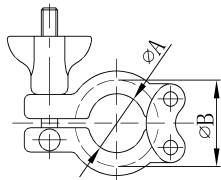

**13MHH Heavy duty single pin clamp**  
**13MHH重型单铆钉卡箍**

SIZE	A	B
1/2"-3/4"	20	28
A37	27.8	37
1"-1 1/2"	44.4	53.6
2.0"	57.8	67
2 1/2"	71.4	80.6
3.0"	84	94.2
3 1/2"	98.6	109.2
4.0"	110	122.2
4 1/2"	123	133.2
5"	137.4	151
6.0"	155.4	170.4
8.0"	205	220

**13MHHM Heavy duty double pin clamp**  
**13MHHM重型双铆钉卡箍**

**Size: 1/2"-3/4", A37**

**Size: 1.5"-8"**

SIZE	A	B
1/2"-3/4"	20	28
A37	27.8	37
1.5"	43.6	53.6
2.0"	57	67
2.5"	70.6	80.6
3.0"	84	94
4.0"	112	122
6.0"	155	170
8.0"	205	220.8

**CANG ZHOU CHANGYUAN FITTINGS CO.,LTD**

6 Shigang Road, Development Zone, Cangzhou, Hebei, China 061000 E-mail: Con-well@vip.163.com

Drawings of Clamps (Measures:mm)

**13SF Heavy duty double pin clamp**

SIZE	A	B	
1/2"-3/4"	20	28	*
1"-1.5"	43.3	52.0	*
2.0"	56.4	65.5	*
2.5"	69.5	79.0	*
3.0"	77.5	92.5	*
4.0"	108.8	120.5	*
6.0"	158	170	*
10"	258	272.8	*
12"	309	327.6	*