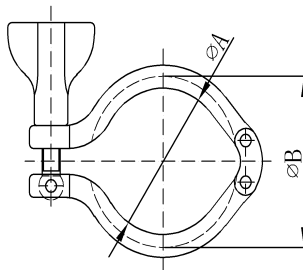

**13MHH Heavy duty single pin clamp**  
**13MHH重型单铆钉卡箍**

SIZE	A	B
1/2"-3/4"	20	28
A37	27.8	37
1"-1 1/2"	44.4	53.6
2.0"	57.8	67
2 1/2"	71.4	80.6
3.0"	84	94.2
3 1/2"	98.6	109.2
4.0"	110	122.2
4 1/2"	123	133.2
5"	137.4	151
6.0"	155.4	170.4
8.0"	205	220

**13MHHM Heavy duty double pin clamp**  
**13MHHM重型双铆钉卡箍**

**Size: 1/2"-3/4", A37**

**Size: 1.5"-8"**

SIZE	A	B
1/2"-3/4"	20	28
A37	27.8	37
1.5"	43.6	53.6
2.0"	57	67
2.5"	70.6	80.6
3.0"	84	94
4.0"	112	122
6.0"	155	170
8.0"	205	220.8

**CANG ZHOU CHANGYUAN FITTINGS CO.,LTD**

6 Shigang Road, Development Zone, Cangzhou, Hebei, China 061000 E-mail: Con-well@vip.163.com

Drawings of Clamps (Measures:mm)

**13SF Heavy duty double pin clamp**

SIZE	A	B	
1/2"-3/4"	20	28	*
1"-1.5"	43.3	52.0	*
2.0"	56.4	65.5	*
2.5"	69.5	79.0	*
3.0"	77.5	92.5	*
4.0"	108.8	120.5	*
6.0"	158	170	*
10"	258	272.8	*
12"	309	327.6	*