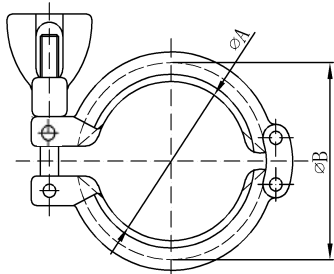

CANG ZHOU CHANGYUAN FITTINGS CO.,LTD

6 Shigang Road, Development Zone, Cangzhou, Hebei, China 061000 E-mail: Con-well@vip.163.com

Drawings of Clamps (Measures:mm)

13SF Heavy duty double pin clamp

13SF重型双铆钉卡箍

SIZE	A	B
1"-1.5"	45	58.6
2.0"	59	72
2.5"	67	84
3.0"	85	98
4.0"	114	127