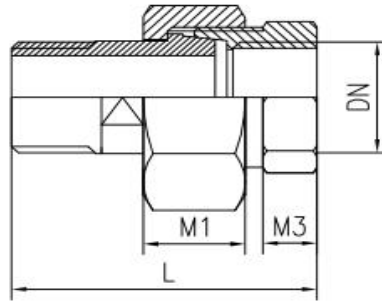

## 3 Pieces Unions Forged PN40, Material 316L

BW/BW

BW/F

BW/M

M/M

M/F

F/F

BW-BW Conical

BW-Female Conical

BW-Male Conical

Male-Male conical

Male-Female Conical

Female-Female Conical

Size	OD	M1	M2	M3	M4	M5	BW-BW	BW-Female	BW-Male	Male-Male	Male-Female	Female-Female
							L	L	L	L	L	L
1/4"	13.5	12	6	9	7	14	40	31.5	40	48	40	31.5
3/8"	17.2	14	6	6	8	16	43.5	31.5	43.5	52.5	40.5	36
1/2"	21.3	16	9	9	10	17	48	38	52	65	51	37
3/4"	26.9	17	9	9	10	18	52	41	56	68	53	38
1"	33.7	18	9	9	14	18	60	43	60	76	59	44
1 1/4"	42.4	18	10	10	14	18	62.5	48	62.5	81	66.5	46
1 1/2"	48.3	18	10	10	14	20	63.7	50	63.7	82	68.3	50.5
2"	60.3	20	12	12	17	20	74	54.5	74	95	75.5	54