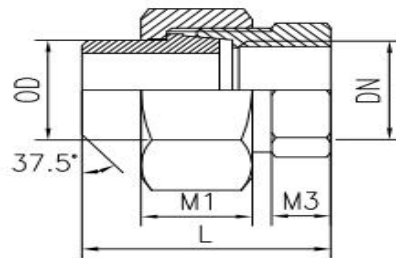

## 3 Pieces Unions Forged PN40, Material 316L

BW/BW

BW/F

BW/M

M/M

M/F

F/F

BW-BW Conical

BW-Female Conical

BW-Male Conical

Male-Male conical

Male-Female Conical

Female-Female Conical

Size	OD	M1	M2	M3	M4	M5	BW-BW	BW-Female	BW-Male	Male-Male	Male-Female	Female-Female
							L	L	L	L	L	L
1/4"	13.5	12	6	9	7	14	40	31.5	40	48	40	31.5
3/8"	17.2	14	6	6	8	16	43.5	31.5	43.5	52.5	40.5	36
1/2"	21.3	16	9	9	10	17	48	38	52	65	51	37
3/4"	26.9	17	9	9	10	18	52	41	56	68	53	38
1"	33.7	18	9	9	14	18	60	43	60	76	59	44
1 1/4"	42.4	18	10	10	14	18	62.5	48	62.5	81	66.5	46
1 1/2"	48.3	18	10	10	14	20	63.7	50	63.7	82	68.3	50.5
2"	60.3	20	12	12	17	20	74	54.5	74	95	75.5	54