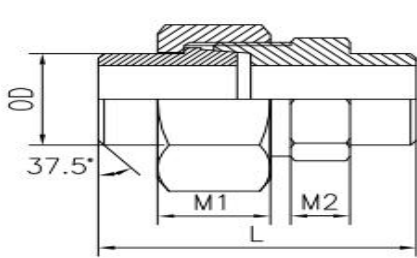

## 3 Pieces Unions Forged PN40, Material 316L

BW/BW

BW/F

BW/M

M/M

M/F

F/F

BW-BW Conical

BW-Female Conical

BW-Male Conical

Male-Male conical

Male-Female Conical

Female-Female Conical

Size	OD	M1	M2	M3	M4	M5	BW-BW	BW-Female	BW-Male	Male-Male	Male-Female	Female-Female
							L	L	L	L	L	L
1/4"	13.5	12	6	9	7	14	40	31.5	40	48	40	31.5
3/8"	17.2	14	6	6	8	16	43.5	31.5	43.5	52.5	40.5	36
1/2"	21.3	16	9	9	10	17	48	38	52	65	51	37
3/4"	26.9	17	9	9	10	18	52	41	56	68	53	38
1"	33.7	18	9	9	14	18	60	43	60	76	59	44
1 1/4"	42.4	18	10	10	14	18	62.5	48	62.5	81	66.5	46
1 1/2"	48.3	18	10	10	14	20	63.7	50	63.7	82	68.3	50.5
2"	60.3	20	12	12	17	20	74	54.5	74	95	75.5	54