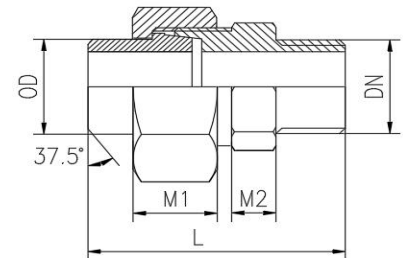

## 3 Pieces Unions Forged PN40, Material 316L

BW/BW

BW/F

BW/M

M/M

M/F

F/F

BW-BW Conical

BW-Female Conical

BW-Male Conical

Male-Male conical

Male-Female Conical

Female-Female Conical

Size	OD	M1	M2	M3	M4	M5	BW-BW	BW-Female	BW-Male	Male-Male	Male-Female	Female-Female
							L	L	L	L	L	L
1/4"	13.5	12	6	9	7	14	40	31.5	40	48	40	31.5
3/8"	17.2	14	6	6	8	16	43.5	31.5	43.5	52.5	40.5	36
1/2"	21.3	16	9	9	10	17	48	38	52	65	51	37
3/4"	26.9	17	9	9	10	18	52	41	56	68	53	38
1"	33.7	18	9	9	14	18	60	43	60	76	59	44
1 1/4"	42.4	18	10	10	14	18	62.5	48	62.5	81	66.5	46
1 1/2"	48.3	18	10	10	14	20	63.7	50	63.7	82	68.3	50.5
2"	60.3	20	12	12	17	20	74	54.5	74	95	75.5	54