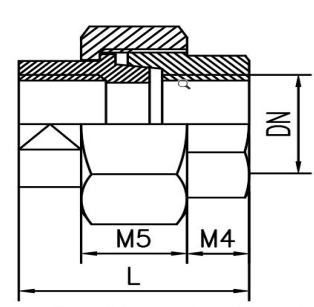

BW-Female Conical

BW-Male Conical

Male-Male conical

Male-Female Conical

Female-Female Conical

Size	OD	M1	M2	M3	M4	M5	BW-BW	BW-Female	BW-Male	Male-Male	Male-Female	Female-Female
							L	L	L	L	L	L
1/4"	13.5	12	6	9	7	14	40	31.5	40	48	40	31.5
3/8"	17.2	14	6	6	8	16	43.5	31.5	43.5	52.5	40.5	36
1/2"	21.3	16	9	9	10	17	48	38	52	65	51	37
3/4"	26.9	17	9	9	10	18	52	41	56	68	53	38
1"	33.7	18	9	9	14	18	60	43	60	76	59	44
1 1/4"	42.4	18	10	10	14	18	62.5	48	62.5	81	66.5	46
1 1/2"	48.3	18	10	10	14	20	63.7	50	63.7	82	68.3	50.5
2"	60.3	20	12	12	17	20	74	54.5	74	95	75.5	54

**Nut-Casting, Male and liner:forging.**