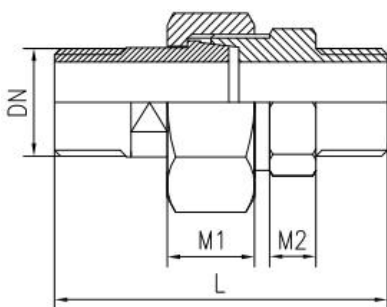

## 3 Pieces Unions Forged PN40, Material 316L

BW/BW

BW/F

BW/M

M/M

M/F

F/F

BW-BW Conical

BW-Female Conical

BW-Male Conical

Male-Male conical

Male-Female Conical

Female-Female Conical

Size	OD	M1	M2	M3	M4	M5	BW-BW	BW-Female	BW-Male	Male-Male	Male-Female	Female-Female
							L	L	L	L	L	L
1/4"	13.5	12	6	9	7	14	40	31.5	40	48	40	31.5
3/8"	17.2	14	6	6	8	16	43.5	31.5	43.5	52.5	40.5	36
1/2"	21.3	16	9	9	10	17	48	38	52	65	51	37
3/4"	26.9	17	9	9	10	18	52	41	56	68	53	38
1"	33.7	18	9	9	14	18	60	43	60	76	59	44
1 1/4"	42.4	18	10	10	14	18	62.5	48	62.5	81	66.5	46
1 1/2"	48.3	18	10	10	14	20	63.7	50	63.7	82	68.3	50.5
2"	60.3	20	12	12	17	20	74	54.5	74	95	75.5	54