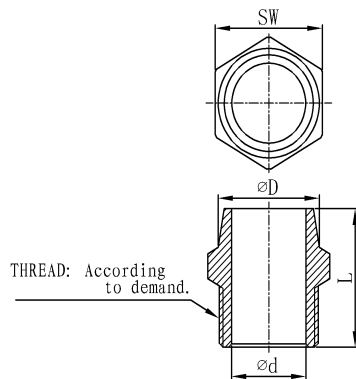

Hex Welding Nipple(FM,Casting)

Size	SW	D	d	L
1/2"	23	21	14	36.5
3/4"	30	26	20	40
1"	36	34	25	43
1 1/4"	46	42.5	32	47
1 1/2"	50	48	38	50
2"	62	60	50	57

Hex Welding Nipple(HN,Casting)

Size	D	d	L	SW
1/8"	9.7	5.6	22	12
1/4"	13	8	22.8	14.5
3/8"	16	11.2	27.8	17.5
1/2"	20.5	14.7	36	22.6
3/4"	26.5	20	39.5	27.7
1"	33	25.6	44	36
1 1/4"	41.5	35	49	43.5
1 1/2"	47.5	39.5	52	50
2"	59.5	50	59.5	63
2 1/2"	74.8	64.5	70.5	77.5
3"	88.5	77	75.5	91.5
4"	113.8	101	81.5	116

Male Thread With Cone Part(BK,Casting)

Size	E	F	L	SW
1/4"	10	5	27	14
3/8"	13.5	8	30	19
1/2"	16.5	11	38	22
3/4"	22	16	40	29
1"	28	22	45	35
1 1/4"	36	29	51	46
1 1/2"	42	34	52	50
2"	54	46	60	63

FITTINGS FOR FLEXIBLE TUBE SERIES(STANDARD TYPE)

(Measures:mm)

Male Thread With Welding Part(BK,Casting)

Size	E	F	L	SW
1/4"	10	5	27	14
3/8"	13.5	8	30	19
1/2"	16.5	11	38	22
3/4"	22	16	40	29
1"	28	22	45	35
1 1/4"	36	29	51	46
1 1/2"	42	34	52	50
2"	54	46	60	63

Part No.: Dado

Size	SW	A	D
1/4"	19	8.5	14
3/8"	22	13	16
1/2"	27	16	20
3/4"	32	22	21.5
1"	38	27	22
1 1/4"	46	35.5	24
1 1/2"	55	41.5	28
2"	65	50.5	31

Part No.: Maschio

Size	A	B	L	SW
1/4"	10	7	30	19
3/8"	12	9.5	30	22
1/2"	15	12	38	23
3/4"	25	20	43.5	30
1"	30	25	45	36
1 1/4"	38	32	50	46
1 1/2"	45	39	54	50
2"	58	49	60	63