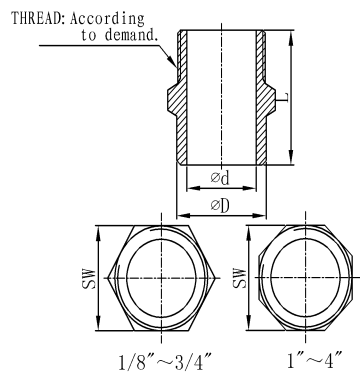

Hex Welding Nipple(FM,Casting)

Size	SW	D	d	L
1/2"	23	21	14	36.5
3/4"	30	26	20	40
1"	36	34	25	43
1 1/4"	46	42.5	32	47
1 1/2"	50	48	38	50
2"	62	60	50	57

Hex Welding Nipple(HN,Casting)

Size	D	d	L	SW
1/8"	9.7	5.6	22	12
1/4"	13	8	22.8	14.5
3/8"	16	11.2	27.8	17.5
1/2"	20.5	14.7	36	22.6
3/4"	26.5	20	39.5	27.7
1"	33	25.6	44	36
1 1/4"	41.5	35	49	43.5
1 1/2"	47.5	39.5	52	50
2"	59.5	50	59.5	63
2 1/2"	74.8	64.5	70.5	77.5
3"	88.5	77	75.5	91.5
4"	113.8	101	81.5	116

Male Thread With Cone Part(BK,Casting)

Size	E	F	L	SW
1/4"	10	5	27	14
3/8"	13.5	8	30	19
1/2"	16.5	11	38	22
3/4"	22	16	40	29
1"	28	22	45	35
1 1/4"	36	29	51	46
1 1/2"	42	34	52	50
2"	54	46	60	63

FITTINGS FOR FLEXIBLE TUBE SERIES(STANDARD TYPE)

(Measures:mm)

Male Thread With Welding Part(BK,Casting)

Size	E	F	L	SW
1/4"	10	5	27	14
3/8"	13.5	8	30	19
1/2"	16.5	11	38	22
3/4"	22	16	40	29
1"	28	22	45	35
1 1/4"	36	29	51	46
1 1/2"	42	34	52	50
2"	54	46	60	63

Part No.: Dado

Size	SW	A	D
1/4"	19	8.5	14
3/8"	22	13	16
1/2"	27	16	20
3/4"	32	22	21.5
1"	38	27	22
1 1/4"	46	35.5	24
1 1/2"	55	41.5	28
2"	65	50.5	31

Part No.: Maschio

Size	A	B	L	SW
1/4"	10	7	30	19
3/8"	12	9.5	30	22
1/2"	15	12	38	23
3/4"	25	20	43.5	30
1"	30	25	45	36
1 1/4"	38	32	50	46
1 1/2"	45	39	54	50
2"	58	49	60	63