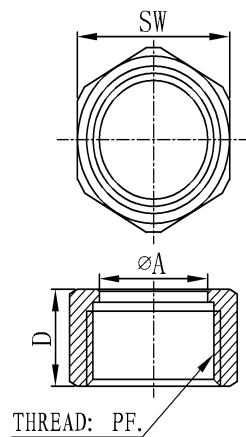

(Measures:mm)

Male Thread With Welding Part(BK,Casting)

Size	E	F	L	SW
1/4"	10	5	27	14
3/8"	13.5	8	30	19
1/2"	16.5	11	38	22
3/4"	22	16	40	29
1"	28	22	45	35
1 1/4"	36	29	51	46
1 1/2"	42	34	52	50
2"	54	46	60	63

Female Thread With Cone Part(BK,Casting)

Size	SW	F	L
1/4"	17	5	25
3/8"	21	8	27
1/2"	26	11	35
3/4"	32	16	37
1"	38	22	41
1 1/4"	46	29	47
1 1/2"	54	34	47
2"	67	46	57

Cone Part(BK,Casting)

Size	D	E	G	F	L	R
1/4"	11	6.3	5	8.5	16	4.9
3/8"	14.5	9.4	8	11.5	19	6.8
1/2"	18	12.5	11	14.5	21	8.5
3/4"	23.5	17.5	16	20	24	11.5
1"	29.5	23.7	22	26	29	15
1 1/4"	38	31.2	29	34	33	19.5
1 1/2"	44	36.1	34	40	33	22.7
2"	56	48.2	46.7	52	35	29.6

Nut(BK,Casting)

Size	A	C	SW
1/4"	11.5	8.7	17
3/8"	13.5	11.7	21
1/2"	18	14.7	26
3/4"	18	20.2	32
1"	20	26.2	38
1 1/4"	26	34.2	46
1 1/2"	26	40.2	54
2"	30	52.2	67

FITTINGS FOR FLEXIBLE TUBE SERIES(SPECIAL TYPE)

Part No.: Dado

Size	SW	A	D
1/4"	19	8.5	14
3/8"	22	13	16
1/2"	27	16	20
3/4"	32	22	21.5
1"	38	27	22
1 1/4"	46	35.5	24
1 1/2"	55	41.5	28
2"	65	50.5	31

Part No.: Maschio

Size	A	B	L	SW
1/4"	10	7	30	19
3/8"	12	9.5	30	22
1/2"	15	12	38	23
3/4"	25	20	43.5	30
1"	30	25	45	36
1 1/4"	38	32	50	46
1 1/2"	45	39	54	50
2"	58	49	60	63