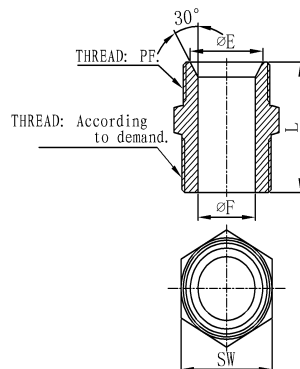

Hex Welding Nipple(FM,Casting)

Size	SW	D	d	L
1/2"	23	21	14	36.5
3/4"	30	26	20	40
1"	36	34	25	43
1 1/4"	46	42.5	32	47
1 1/2"	50	48	38	50
2"	62	60	50	57

Hex Welding Nipple(HN,Casting)

Size	D	d	L	SW
1/8"	9.7	5.6	22	12
1/4"	13	8	22.8	14.5
3/8"	16	11.2	27.8	17.5
1/2"	20.5	14.7	36	22.6
3/4"	26.5	20	39.5	27.7
1"	33	25.6	44	36
1 1/4"	41.5	35	49	43.5
1 1/2"	47.5	39.5	52	50
2"	59.5	50	59.5	63
2 1/2"	74.8	64.5	70.5	77.5
3"	88.5	77	75.5	91.5
4"	113.8	101	81.5	116

Male Thread With Cone Part(BK,Casting)

Size	E	F	L	SW
1/4"	10	5	27	14
3/8"	13.5	8	30	19
1/2"	16.5	11	38	22
3/4"	22	16	40	29
1"	28	22	45	35
1 1/4"	36	29	51	46
1 1/2"	42	34	52	50
2"	54	46	60	63

FITTINGS FOR FLEXIBLE TUBE SERIES(STANDARD TYPE)

(Measures:mm)

Male Thread With Welding Part(BK,Casting)

Size	E	F	L	SW
1/4"	10	5	27	14
3/8"	13.5	8	30	19
1/2"	16.5	11	38	22
3/4"	22	16	40	29
1"	28	22	45	35
1 1/4"	36	29	51	46
1 1/2"	42	34	52	50
2"	54	46	60	63

Part No.: Dado

Size	SW	A	D
1/4"	19	8.5	14
3/8"	22	13	16
1/2"	27	16	20
3/4"	32	22	21.5
1"	38	27	22
1 1/4"	46	35.5	24
1 1/2"	55	41.5	28
2"	65	50.5	31

Part No.: Maschio

Size	A	B	L	SW
1/4"	10	7	30	19
3/8"	12	9.5	30	22
1/2"	15	12	38	23
3/4"	25	20	43.5	30
1"	30	25	45	36
1 1/4"	38	32	50	46
1 1/2"	45	39	54	50
2"	58	49	60	63