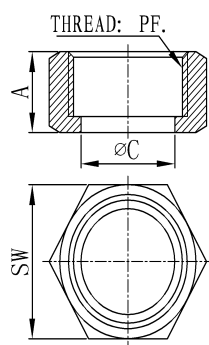

Male Thread With Cone Part(BK,Casting)

Size	E	F	L	SW
1/4"	10	5	27	14
3/8"	13.5	8	30	19
1/2"	16.5	11	38	22
3/4"	22	16	40	29
1"	28	22	45	35
1 1/4"	36	29	51	46
1 1/2"	42	34	52	50
2"	54	46	60	63

FITTINGS FOR FLEXIBLE TUBE SERIES(STANDARD TYPE)

(Measures:mm)

Male Thread With Welding Part(BK,Casting)

Size	E	F	L	SW
1/4"	10	5	27	14
3/8"	13.5	8	30	19
1/2"	16.5	11	38	22
3/4"	22	16	40	29
1"	28	22	45	35
1 1/4"	36	29	51	46
1 1/2"	42	34	52	50
2"	54	46	60	63

Female Thread With Cone Part(BK,Casting)

Size	SW	F	L
1/4"	17	5	25
3/8"	21	8	27
1/2"	26	11	35
3/4"	32	16	37
1"	38	22	41
1 1/4"	46	29	47
1 1/2"	54	34	47
2"	67	46	57

Cone Part(BK,Casting)

Size	D	E	G	F	L	R
1/4"	11	6.3	5	8.5	16	4.9
3/8"	14.5	9.4	8	11.5	19	6.8
1/2"	18	12.5	11	14.5	21	8.5
3/4"	23.5	17.5	16	20	24	11.5
1"	29.5	23.7	22	26	29	15
1 1/4"	38	31.2	29	34	33	19.5
1 1/2"	44	36.1	34	40	33	22.7
2"	56	48.2	46.7	52	35	29.6

Part No.: Dado

Size	SW	A	D
1/4"	19	8.5	14
3/8"	22	13	16
1/2"	27	16	20
3/4"	32	22	21.5
1"	38	27	22
1 1/4"	46	35.5	24
1 1/2"	55	41.5	28
2"	65	50.5	31

Part No.: Maschio

Size	A	B	L	SW
1/4"	10	7	30	19
3/8"	12	9.5	30	22
1/2"	15	12	38	23
3/4"	25	20	43.5	30
1"	30	25	45	36
1 1/4"	38	32	50	46
1 1/2"	45	39	54	50
2"	58	49	60	63