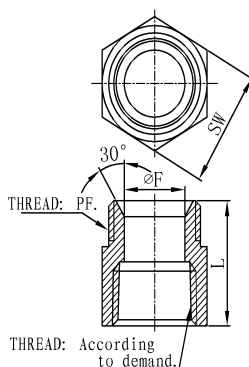

Male Thread With Cone Part(BK,Casting)

Size	E	F	L	SW
1/4"	10	5	27	14
3/8"	13.5	8	30	19
1/2"	16.5	11	38	22
3/4"	22	16	40	29
1"	28	22	45	35
1 1/4"	36	29	51	46
1 1/2"	42	34	52	50
2"	54	46	60	63

FITTINGS FOR FLEXIBLE TUBE SERIES(STANDARD TYPE)

(Measures:mm)

Male Thread With Welding Part(BK,Casting)

Size	E	F	L	SW
1/4"	10	5	27	14
3/8"	13.5	8	30	19
1/2"	16.5	11	38	22
3/4"	22	16	40	29
1"	28	22	45	35
1 1/4"	36	29	51	46
1 1/2"	42	34	52	50
2"	54	46	60	63

Female Thread With Cone Part(BK,Casting)

Size	SW	F	L
1/4"	17	5	25
3/8"	21	8	27
1/2"	26	11	35
3/4"	32	16	37
1"	38	22	41
1 1/4"	46	29	47
1 1/2"	54	34	47
2"	67	46	57

Cone Part(BK,Casting)

Size	D	E	G	F	L	R
1/4"	11	6.3	5	8.5	16	4.9
3/8"	14.5	9.4	8	11.5	19	6.8
1/2"	18	12.5	11	14.5	21	8.5
3/4"	23.5	17.5	16	20	24	11.5
1"	29.5	23.7	22	26	29	15
1 1/4"	38	31.2	29	34	33	19.5
1 1/2"	44	36.1	34	40	33	22.7
2"	56	48.2	46.7	52	35	29.6

Part No.: Dado

Size	SW	A	D
1/4"	19	8.5	14
3/8"	22	13	16
1/2"	27	16	20
3/4"	32	22	21.5
1"	38	27	22
1 1/4"	46	35.5	24
1 1/2"	55	41.5	28
2"	65	50.5	31

Part No.: Maschio

Size	A	B	L	SW
1/4"	10	7	30	19
3/8"	12	9.5	30	22
1/2"	15	12	38	23
3/4"	25	20	43.5	30
1"	30	25	45	36
1 1/4"	38	32	50	46
1 1/2"	45	39	54	50
2"	58	49	60	63