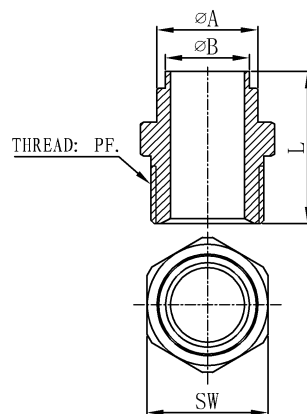

(Measures:mm)

Male Thread With Welding Part(BK,Casting)

Size	E	F	L	SW
1/4"	10	5	27	14
3/8"	13.5	8	30	19
1/2"	16.5	11	38	22
3/4"	22	16	40	29
1"	28	22	45	35
1 1/4"	36	29	51	46
1 1/2"	42	34	52	50
2"	54	46	60	63

Female Thread With Cone Part(BK,Casting)

Size	SW	F	L
1/4"	17	5	25
3/8"	21	8	27
1/2"	26	11	35
3/4"	32	16	37
1"	38	22	41
1 1/4"	46	29	47
1 1/2"	54	34	47
2"	67	46	57

Cone Part(BK,Casting)

Size	D	E	G	F	L	R
1/4"	11	6.3	5	8.5	16	4.9
3/8"	14.5	9.4	8	11.5	19	6.8
1/2"	18	12.5	11	14.5	21	8.5
3/4"	23.5	17.5	16	20	24	11.5
1"	29.5	23.7	22	26	29	15
1 1/4"	38	31.2	29	34	33	19.5
1 1/2"	44	36.1	34	40	33	22.7
2"	56	48.2	46.7	52	35	29.6

Part No.: Ogiva

Size	A	C	E	D	R
1/4"	11.2	5	7	8	10
3/8"	14.7	7	9.5	12	12
1/2"	18	10	12	15	10

Part No.: Ogiva

Size	A	C	D	L	R
3/4"	24	17	21	35	10
1"	30	22	26.5	35	10
1 1/4"	38.5	29	35	35	10
1 1/2"	44.5	34	41	48	12
2"	56	40	50	40	13

Part No.: Dado

Size	SW	A	D
1/4"	19	8.5	14
3/8"	22	13	16
1/2"	27	16	20
3/4"	32	22	21.5
1"	38	27	22
1 1/4"	46	35.5	24
1 1/2"	55	41.5	28
2"	65	50.5	31

Part No.: Maschio

Size	A	B	L	SW
1/4"	10	7	30	19
3/8"	12	9.5	30	22
1/2"	15	12	38	23
3/4"	25	20	43.5	30
1"	30	25	45	36
1 1/4"	38	32	50	46
1 1/2"	45	39	54	50
2"	58	49	60	63