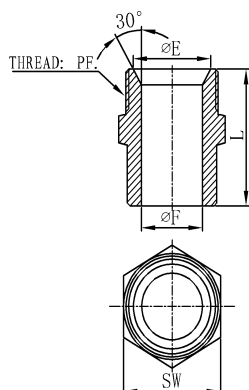

Hex Welding Nipple(FM,Casting)

Size	SW	D	d	L
1/2"	23	21	14	36.5
3/4"	30	26	20	40
1"	36	34	25	43
1 1/4"	46	42.5	32	47
1 1/2"	50	48	38	50
2"	62	60	50	57

Hex Welding Nipple(HN,Casting)

Size	D	d	L	SW
1/8"	9.7	5.6	22	12
1/4"	13	8	22.8	14.5
3/8"	16	11.2	27.8	17.5
1/2"	20.5	14.7	36	22.6
3/4"	26.5	20	39.5	27.7
1"	33	25.6	44	36
1 1/4"	41.5	35	49	43.5
1 1/2"	47.5	39.5	52	50
2"	59.5	50	59.5	63
2 1/2"	74.8	64.5	70.5	77.5
3"	88.5	77	75.5	91.5
4"	113.8	101	81.5	116

Male Thread With Cone Part(BK,Casting)

Size	E	F	L	SW
1/4"	10	5	27	14
3/8"	13.5	8	30	19
1/2"	16.5	11	38	22
3/4"	22	16	40	29
1"	28	22	45	35
1 1/4"	36	29	51	46
1 1/2"	42	34	52	50
2"	54	46	60	63

FITTINGS FOR FLEXIBLE TUBE SERIES(STANDARD TYPE)

(Measures:mm)

Male Thread With Welding Part(BK,Casting)

Size	E	F	L	SW
1/4"	10	5	27	14
3/8"	13.5	8	30	19
1/2"	16.5	11	38	22
3/4"	22	16	40	29
1"	28	22	45	35
1 1/4"	36	29	51	46
1 1/2"	42	34	52	50
2"	54	46	60	63

Female Thread With Cone Part(BK,Casting)

Size	SW	F	L
1/4"	17	5	25
3/8"	21	8	27
1/2"	26	11	35
3/4"	32	16	37
1"	38	22	41
1 1/4"	46	29	47
1 1/2"	54	34	47
2"	67	46	57

Cone Part(BK,Casting)

Size	D	E	G	F	L	R
1/4"	11	6.3	5	8.5	16	4.9
3/8"	14.5	9.4	8	11.5	19	6.8
1/2"	18	12.5	11	14.5	21	8.5
3/4"	23.5	17.5	16	20	24	11.5
1"	29.5	23.7	22	26	29	15
1 1/4"	38	31.2	29	34	33	19.5
1 1/2"	44	36.1	34	40	33	22.7
2"	56	48.2	46.7	52	35	29.6