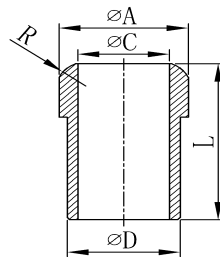

Part No.: Ogiva

Size	A	C	D	L	R
3/4"	24	17	21	35	10
1"	30	22	26.5	35	10
1 1/4"	38.5	29	35	35	10
1 1/2"	44.5	34	41	48	12
2"	56	40	50	40	13