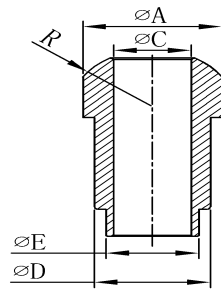

FITTINGS FOR FLEXIBLE TUBE SERIES(SPECIAL TYPE)

Part No.: Ogiva

Size	A	C	E	D	R
1/4"	11.2	5	7	8	10
3/8"	14.7	7	9.5	12	12
1/2"	18	10	12	15	10