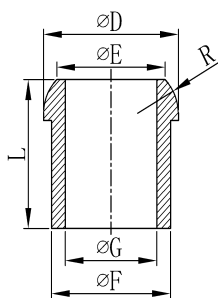

Male Thread With Cone Part(BK,Casting)

Size	E	F	L	SW
1/4"	10	5	27	14
3/8"	13.5	8	30	19
1/2"	16.5	11	38	22
3/4"	22	16	40	29
1"	28	22	45	35
1 1/4"	36	29	51	46
1 1/2"	42	34	52	50
2"	54	46	60	63

FITTINGS FOR FLEXIBLE TUBE SERIES(STANDARD TYPE)

(Measures:mm)

Male Thread With Welding Part(BK,Casting)

Size	E	F	L	SW
1/4"	10	5	27	14
3/8"	13.5	8	30	19
1/2"	16.5	11	38	22
3/4"	22	16	40	29
1"	28	22	45	35
1 1/4"	36	29	51	46
1 1/2"	42	34	52	50
2"	54	46	60	63

Female Thread With Cone Part(BK,Casting)

Size	SW	F	L
1/4"	17	5	25
3/8"	21	8	27
1/2"	26	11	35
3/4"	32	16	37
1"	38	22	41
1 1/4"	46	29	47
1 1/2"	54	34	47
2"	67	46	57

Cone Part(BK,Casting)

Size	D	E	G	F	L	R
1/4"	11	6.3	5	8.5	16	4.9
3/8"	14.5	9.4	8	11.5	19	6.8
1/2"	18	12.5	11	14.5	21	8.5
3/4"	23.5	17.5	16	20	24	11.5
1"	29.5	23.7	22	26	29	15
1 1/4"	38	31.2	29	34	33	19.5
1 1/2"	44	36.1	34	40	33	22.7
2"	56	48.2	46.7	52	35	29.6

Part No.: Dado

Size	SW	A	D
1/4"	19	8.5	14
3/8"	22	13	16
1/2"	27	16	20
3/4"	32	22	21.5
1"	38	27	22
1 1/4"	46	35.5	24
1 1/2"	55	41.5	28
2"	65	50.5	31

Part No.: Maschio

Size	A	B	L	SW
1/4"	10	7	30	19
3/8"	12	9.5	30	22
1/2"	15	12	38	23
3/4"	25	20	43.5	30
1"	30	25	45	36
1 1/4"	38	32	50	46
1 1/2"	45	39	54	50
2"	58	49	60	63