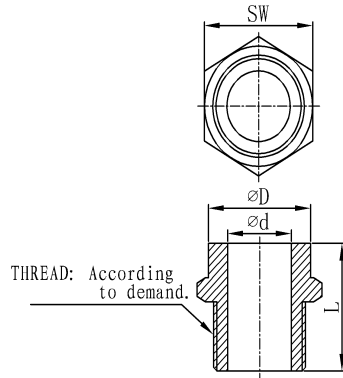

FITTINGS FOR FLEXIBLE TUBE SERIES (STANDARD TYPE)

(Measures:mm)

Hex Welding Nipple(BK-Short,Casting)

Size	SW	D	d	L
1/4"	14	11	6	22
3/8"	19	14	10	23
1/2"	22	18	14	28
3/4"	29	24	19	29
1"	35	33	25	37
1 1/4"	46	40	32	40
1 1/2"	50	47	38	43
2"	63	60	50	47