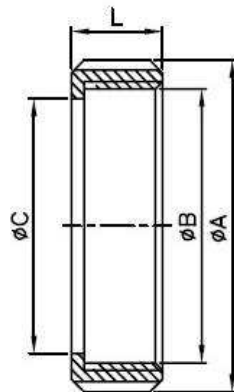

CANG ZHOU CHANGYUAN FITTINGS CO.,LTD

No.26 Shigang Road,Development Zone,Cangzhou,Hebei,China 061000 E-mail: sale@con-well.com

SMS UNIONS BRASIL VERSION (Measures:mm)

SMS Welding Male

Item \ DN	1"	1 1/2"	2"	2 1/2"	3"	4"
A	22.1	34.5	47.5	60	72.5	97.9
B	25.7	38.3	51.1	63.8	76.5	101.9
C	39.8	59.8	69.8	84.8	97.8	131.8
L	15	20	20	24	24	35

Material :304, 316 ,316L

SMS Welding Liner

Item \ DN	1"	1 1/2"	2"	2 1/2"	3"	4"
A	22.1	34.5	47.5	60	72.5	97.9
B	25.7	38.3	51.1	63.8	76.5	101.9
C	35.5	55	65	80	93	127
L	13	13	13	13	13	17

Material :304, 316 ,316L

SMS Round Nut

Item \ DN	1"	1 1/2"	2"	2 1/2"	3"	4"
A	51	74	84	100	114	154
B	36.8	56.8	66.8	82	94.8	128.8
C	32.5	48.5	60.7	74.5	87	117.5
L	20	25	26	30	32	45
slots	4	4	4	6	6	6

Material :304