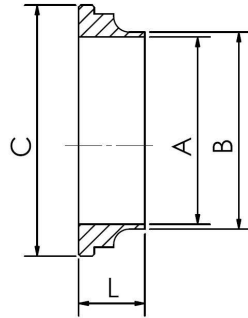

CANG ZHOU CHANGYUAN FITTINGS CO.,LTD

No.26 Shigang Road,Development Zone,Cangzhou,Hebei,China 061000 E-mail: sale@con-well.com

SMS UNIONS BRASIL VERSION (Measures:mm)

SMS Welding Male

Item \ DN	1"	1 1/2"	2"	2 1/2"	3"	4"
A	22.1	34.5	47.5	60	72.5	97.9
B	25.7	38.3	51.1	63.8	76.5	101.9
C	39.8	59.8	69.8	84.8	97.8	131.8
L	15	20	20	24	24	35

Material :304, 316 ,316L

SMS Welding Liner

Item \ DN	1"	1 1/2"	2"	2 1/2"	3"	4"
A	22.1	34.5	47.5	60	72.5	97.9
B	25.7	38.3	51.1	63.8	76.5	101.9
C	35.5	55	65	80	93	127
L	13	13	13	13	13	17

Material :304, 316 ,316L

SMS Round Nut

Item \ DN	1"	1 1/2"	2"	2 1/2"	3"	4"
A	51	74	84	100	114	154
B	36.8	56.8	66.8	82	94.8	128.8
C	32.5	48.5	60.7	74.5	87	117.5
L	20	25	26	30	32	45
slots	4	4	4	6	6	6

Material :304