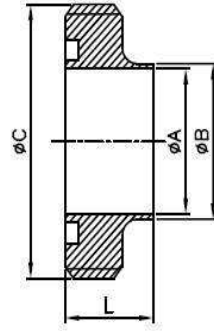

CANG ZHOU CHANGYUAN FITTINGS CO.,LTD

No.26 Shigang Road,Development Zone,Cangzhou,Hebei,China 061000 E-mail: sale@con-well.com

SMS UNIONS BRASIL VERSION (Measures:mm)

SMS Welding Male

Item \ DN	1"	1 1/2"	2"	2 1/2"	3"	4"
A	22.1	34.5	47.5	60	72.5	97.9
B	25.7	38.3	51.1	63.8	76.5	101.9
C	39.8	59.8	69.8	84.8	97.8	131.8
L	15	20	20	24	24	35

Material :304, 316 ,316L

SMS Welding Liner

Item \ DN	1"	1 1/2"	2"	2 1/2"	3"	4"
A	22.1	34.5	47.5	60	72.5	97.9
B	25.7	38.3	51.1	63.8	76.5	101.9
C	35.5	55	65	80	93	127
L	13	13	13	13	13	17

Material :304, 316 ,316L

SMS Round Nut

Item \ DN	1"	1 1/2"	2"	2 1/2"	3"	4"
A	51	74	84	100	114	154
B	36.8	56.8	66.8	82	94.8	128.8
C	32.5	48.5	60.7	74.5	87	117.5
L	20	25	26	30	32	45
slots	4	4	4	6	6	6

Material :304