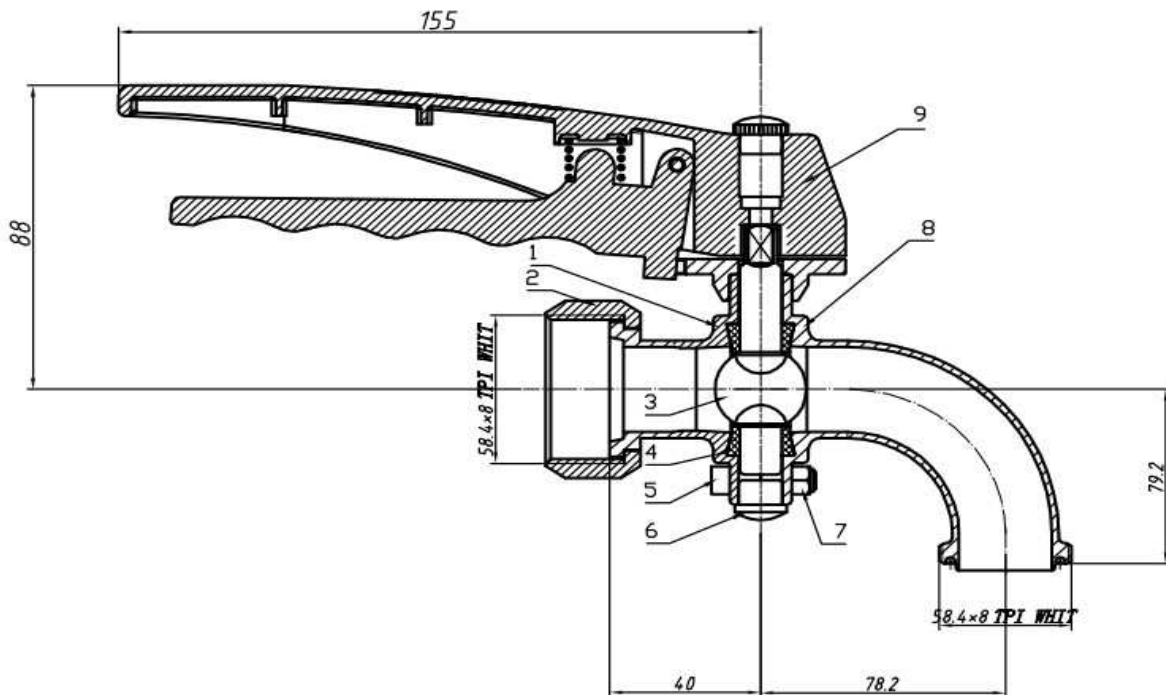

## RJT Butterfly valve 1 1/2"

### Material

Item	Description	Material
1	Body- I	304/316/316L
2	RJT NUT	304
3	Disc	304/316/316L
4	Seal	EPDM/Silion
5	Bolt	304
6	Plug	NBR
7	Nut	304
8	Body- II	304/316
9	Handle	Plastic

### FEATURES:

- Rated Pressure: PN1.0Mpa
- PED97/23/EC (CE0038) Approved.
- Inspection Testing:API598
- Working temperture: -40°C--150°C