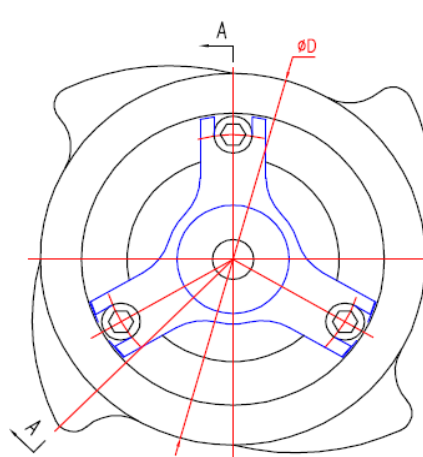

CANGZHOU CHANGYUAN FITTINGS CO.,LTD

No.26 Shigang Road,Development Zone,Cangzhou,Hebei,China

E-mail: con-well@vip.163.com

Http:www.con-well.com

Wafer Check Valves 对夹式止回阀

DN15~DN80