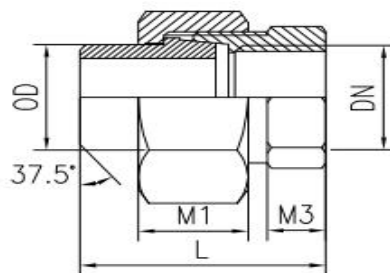

### 3 Pieces Unions Forged PN40, Material 316L

BW-BW Conical

BW-Female Conical

BW-Male Conical

Male-Male conical

Male-Female Conical

Female-Female Conical

Size	OD	M1	M2	M3	M4	M5	BW-BW	BW-Female	BW-Male	Male-Male	Male-Female	Female-Female
							L	L	L	L	L	L
1/4"	13.5	12	6	9	7	14	40	31.5	40	48	40	31.5
3/8"	17.2	14	6	6	8	16	43.5	31.5	43.5	52.5	40.5	36
1/2"	21.3	16	9	9	10	17	48	38	52	65	51	37
3/4"	26.9	17	9	9	10	18	52	41	56	68	53	38
1"	33.7	18	9	9	14	18	60	43	60	76	59	44
1 1/4"	42.4	18	10	10	14	18	62.5	48	62.5	81	66.5	46
1 1/2"	48.3	18	10	10	14	20	63.7	50	63.7	82	68.3	50.5
2"	60.3	20	12	12	17	20	74	54.5	74	95	75.5	54