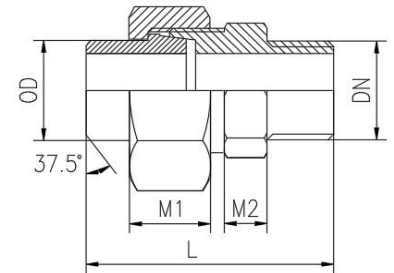

### 3 Pieces Unions Forged PN40, Material 316L

BW-BW Conical

BW-Female Conical

BW-Male Conical

Male-Male conical

Male-Female Conical

Female-Female Conical

Size	OD	M1	M2	M3	M4	M5	BW-BW	BW-Female	BW-Male	Male-Male	Male-Female	Female-Female
							L	L	L	L	L	L
1/4"	13.5	12	6	9	7	14	40	31.5	40	48	40	31.5
3/8"	17.2	14	6	6	8	16	43.5	31.5	43.5	52.5	40.5	36
1/2"	21.3	16	9	9	10	17	48	38	52	65	51	37
3/4"	26.9	17	9	9	10	18	52	41	56	68	53	38
1"	33.7	18	9	9	14	18	60	43	60	76	59	44
1 1/4"	42.4	18	10	10	14	18	62.5	48	62.5	81	66.5	46
1 1/2"	48.3	18	10	10	14	20	63.7	50	63.7	82	68.3	50.5
2"	60.3	20	12	12	17	20	74	54.5	74	95	75.5	54