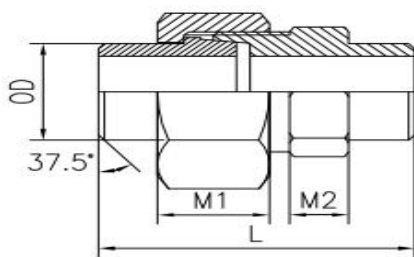

### 3 Pieces Unions Forged PN40, Material 316L

BW-BW Conical

BW-Female Conical

BW-Male Conical

Male-Male conical

Male-Female Conical

Female-Female Conical

Size	OD	M1	M2	M3	M4	M5	BW-BW	BW-Female	BW-Male	Male-Male	Male-Female	Female-Female
							L	L	L	L	L	L
1/4"	13.5	12	6	9	7	14	40	31.5	40	48	40	31.5
3/8"	17.2	14	6	6	8	16	43.5	31.5	43.5	52.5	40.5	36
1/2"	21.3	16	9	9	10	17	48	38	52	65	51	37
3/4"	26.9	17	9	9	10	18	52	41	56	68	53	38
1"	33.7	18	9	9	14	18	60	43	60	76	59	44
1 1/4"	42.4	18	10	10	14	18	62.5	48	62.5	81	66.5	46
1 1/2"	48.3	18	10	10	14	20	63.7	50	63.7	82	68.3	50.5
2"	60.3	20	12	12	17	20	74	54.5	74	95	75.5	54