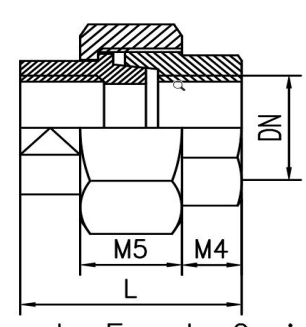

### 3 Pieces Unions Forged PN40, Material 316L

BW-BW Conical

BW-Female Conical

BW-Male Conical

Male-Male conical

Male-Female Conical

Female-Female Conical

Size	OD	M1	M2	M3	M4	M5	BW-BW	BW-Female	BW-Male	Male-Male	Male-Female	Female-Female
							L	L	L	L	L	L
1/4"	13.5	12	6	9	7	14	40	31.5	40	48	40	31.5
3/8"	17.2	14	6	6	8	16	43.5	31.5	43.5	52.5	40.5	36
1/2"	21.3	16	9	9	10	17	48	38	52	65	51	37
3/4"	26.9	17	9	9	10	18	52	41	56	68	53	38
1"	33.7	18	9	9	14	18	60	43	60	76	59	44
1 1/4"	42.4	18	10	10	14	18	62.5	48	62.5	81	66.5	46
1 1/2"	48.3	18	10	10	14	20	63.7	50	63.7	82	68.3	50.5
2"	60.3	20	12	12	17	20	74	54.5	74	95	75.5	54