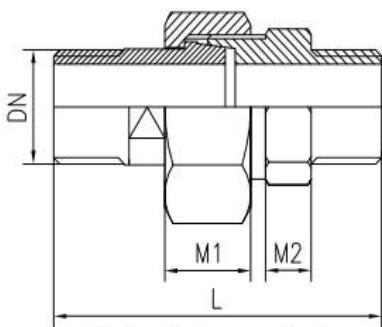

### 3 Pieces Unions Forged PN40, Material 316L

BW-BW Conical

BW-Female Conical

BW-Male Conical

Male-Male conical

Male-Female Conical

Female-Female Conical

Size	OD	M1	M2	M3	M4	M5	BW-BW	BW-Female	BW-Male	Male-Male	Male-Female	Female-Female
							L	L	L	L	L	L
1/4"	13.5	12	6	9	7	14	40	31.5	40	48	40	31.5
3/8"	17.2	14	6	6	8	16	43.5	31.5	43.5	52.5	40.5	36
1/2"	21.3	16	9	9	10	17	48	38	52	65	51	37
3/4"	26.9	17	9	9	10	18	52	41	56	68	53	38
1"	33.7	18	9	9	14	18	60	43	60	76	59	44
1 1/4"	42.4	18	10	10	14	18	62.5	48	62.5	81	66.5	46
1 1/2"	48.3	18	10	10	14	20	63.7	50	63.7	82	68.3	50.5
2"	60.3	20	12	12	17	20	74	54.5	74	95	75.5	54

Nut-Casting, Male and liner: forging.