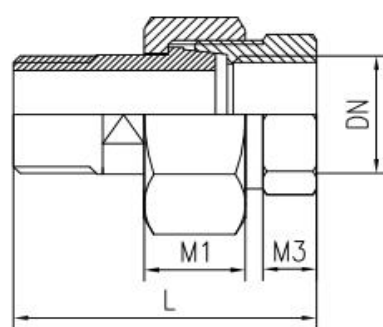

### 3 Pieces Unions Forged PN40, Material 316L

BW-BW Conical

BW-Female Conical

BW-Male Conical

Male-Male conical

Male-Female Conical

Female-Female Conical

Size	OD	M1	M2	M3	M4	M5	BW-BW	BW-Female	BW-Male	Male-Male	Male-Female	Female-Female
							L	L	L	L	L	L
1/4"	13.5	12	6	9	7	14	40	31.5	40	48	40	31.5
3/8"	17.2	14	6	6	8	16	43.5	31.5	43.5	52.5	40.5	36
1/2"	21.3	16	9	9	10	17	48	38	52	65	51	37
3/4"	26.9	17	9	9	10	18	52	41	56	68	53	38
1"	33.7	18	9	9	14	18	60	43	60	76	59	44
1 1/4"	42.4	18	10	10	14	18	62.5	48	62.5	81	66.5	46
1 1/2"	48.3	18	10	10	14	20	63.7	50	63.7	82	68.3	50.5
2"	60.3	20	12	12	17	20	74	54.5	74	95	75.5	54

Nut-Casting, Male and liner: forging.