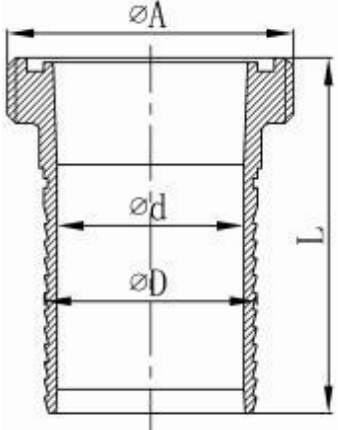

DIN Hose liner 2#

Size	A	d	D	L
25	44	21.0	24.8	69.0
32	50	27.2	32.2	73.0
40	56	32.8	37.8	80.0
50	68	45.8	50.5	88.0
65	86	58.3	63.2	108.0
80	100	70.3	75.4	116.0

Cangzhou Changyuan Fittings Co.,ltd

Con-Well Metal Vietman Co.,ltd

Casting&Forging Plant: No.26 Shigang Road,Development Zone,Cangzhou,Hebei,China 061000

Http://www.con-well.com E-mail: con-well@vip.163.com; sale@con-well.com

SMS Hose male/liner

Measures:mm

SMS Hose male 1#

Size	A	d	D	L
25	40*1/6	21.0	24.8	64.0
32	48*1/6	27.2	32.2	72.0
38	60*1/6	32.8	37.8	79.0
51	70*1/6	45.8	50.5	89.0
63	85*1/6	58.3	63.2	103.0
76	98*1/6	70.0	75.4	105.0
101.6	125*1/4	93.5	100.8	107.0

SMS Hose liner 2#

Size	A	d	D	L
25	35.5	21.0	24.8	60.5
32	43.5	27.2	32.2	65.0
38	55	32.8	37.8	72.0
51	65	45.8	50.5	83.0
63	80	58.3	63.2	93.0
76	93	70.0	75.4	97.0
101.6	118	93.5	100.8	116.0