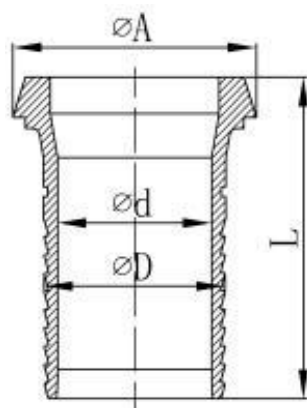

DIN11851 Hose male/liner Measures:mm

DIN Hose male 1#

Size	A	d	D	L
25	52*1/6	21.0	24.8	70.5
32	58*1/6	27.2	32.2	80.0
40	65*1/6	32.8	37.8	82.0
50	78*1/6	45.8	50.5	101.0
65	95*1/6	58.3	63.2	116.0
80	110*1/4	70.3	75.4	123.0

DIN Hose liner 2#

Size	A	d	D	L
25	44	21.0	24.8	69.0
32	50	27.2	32.2	73.0
40	56	32.8	37.8	80.0
50	68	45.8	50.5	88.0
65	86	58.3	63.2	108.0
80	100	70.3	75.4	116.0

Cangzhou Changyuan Fittings Co.,ltd

Con-Well Metal Vietman Co.,ltd

Size	A	d	D	L
25	40*1/6	21.0	24.8	64.0
32	48*1/6	27.2	32.2	72.0
38	60*1/6	32.8	37.8	79.0
51	70*1/6	45.8	50.5	89.0
63	85*1/6	58.3	63.2	103.0
76	98*1/6	70.0	75.4	105.0
101.6	125*1/4	93.5	100.8	107.0

SMS Hose liner 2#

Size	A	d	D	L
25	35.5	21.0	24.8	60.5
32	43.5	27.2	32.2	65.0
38	55	32.8	37.8	72.0
51	65	45.8	50.5	83.0
63	80	58.3	63.2	93.0
76	93	70.0	75.4	97.0
101.6	118	93.5	100.8	116.0