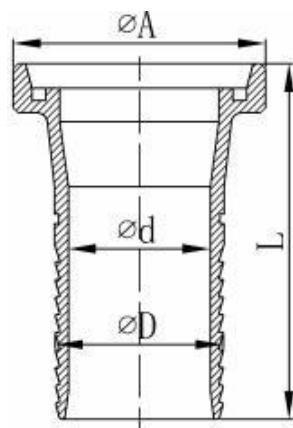

DIN11851 Hose male/liner Measures:mm

DIN Hose male 1#

Size	A	d	D	L
25	52*1/6	21.0	24.8	70.5
32	58*1/6	27.2	32.2	80.0
40	65*1/6	32.8	37.8	82.0
50	78*1/6	45.8	50.5	101.0
65	95*1/6	58.3	63.2	116.0
80	110*1/4	70.3	75.4	123.0

DIN Hose liner 2#

Size	A	d	D	L
25	44	21.0	24.8	69.0
32	50	27.2	32.2	73.0
40	56	32.8	37.8	80.0
50	68	45.8	50.5	88.0
65	86	58.3	63.2	108.0
80	100	70.3	75.4	116.0

Cangzhou Changyuan Fittings Co.,ltd

Con-Well Metal Vietman Co.,ltd

Size	A	d	D	L
25	40*1/6	21.0	24.8	64.0
32	48*1/6	27.2	32.2	72.0
38	60*1/6	32.8	37.8	79.0
51	70*1/6	45.8	50.5	89.0
63	85*1/6	58.3	63.2	103.0
76	98*1/6	70.0	75.4	105.0
101.6	125*1/4	93.5	100.8	107.0

SMS Hose liner 2#

Size	A	d	D	L
25	35.5	21.0	24.8	60.5
32	43.5	27.2	32.2	65.0
38	55	32.8	37.8	72.0
51	65	45.8	50.5	83.0
63	80	58.3	63.2	93.0
76	93	70.0	75.4	97.0
101.6	118	93.5	100.8	116.0