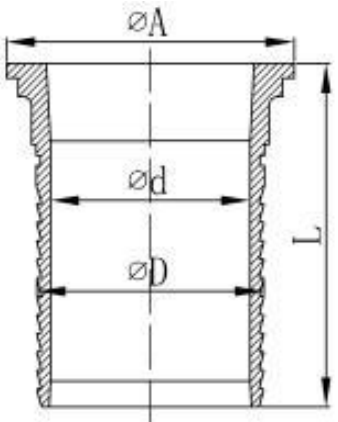

DIN Hose liner 2#

Size	A	d	D	L
25	44	21.0	24.8	69.0
32	50	27.2	32.2	73.0
40	56	32.8	37.8	80.0
50	68	45.8	50.5	88.0
65	86	58.3	63.2	108.0
80	100	70.3	75.4	116.0

Cangzhou Changyuan Fittings Co.,ltd

Con-Well Metal Vietman Co.,ltd

Casting&Forging Plant: No.26 Shigang Road,Development Zone,Cangzhou,Hebei,China 061000

Http://www.con-well.com E-mail: con-well@vip.163.com; sale@con-well.com

SMS Hose male/liner

Measures:mm

SMS Hose male 1#

Size	A	d	D	L
25	40*1/6	21.0	24.8	64.0
32	48*1/6	27.2	32.2	72.0
38	60*1/6	32.8	37.8	79.0
51	70*1/6	45.8	50.5	89.0
63	85*1/6	58.3	63.2	103.0
76	98*1/6	70.0	75.4	105.0
101.6	125*1/4	93.5	100.8	107.0

SMS Hose liner 2#

Size	A	d	D	L
25	35.5	21.0	24.8	60.5
32	43.5	27.2	32.2	65.0
38	55	32.8	37.8	72.0
51	65	45.8	50.5	83.0
63	80	58.3	63.2	93.0
76	93	70.0	75.4	97.0
101.6	118	93.5	100.8	116.0