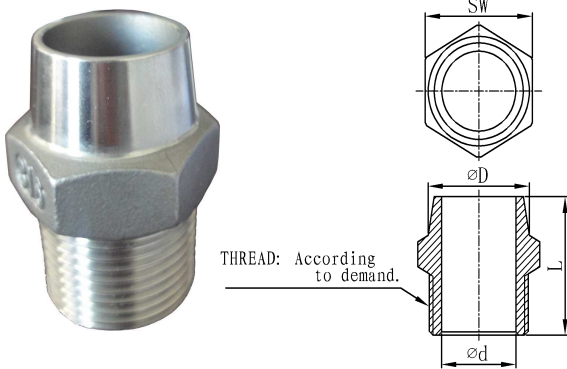

FITTINGS FOR FLEXIBLE TUBE SERIES (STANDARD TYPE)

(Measures:mm)

Hex Welding Nipple(BK-Short,Casting)

Size	SW	D	d	L
1/4"	14	11	6	22
3/8"	19	14	10	23
1/2"	22	18	14	28
3/4"	29	24	19	29
1"	35	33	25	37
1 1/4"	46	40	32	40
1 1/2"	50	47	38	43
2"	63	60	50	47

Hex Welding Nipple(FM,Casting)

Size	SW	D	d	L
1/2"	23	21	14	36.5
3/4"	30	26	20	40
1"	36	34	25	43
1 1/4"	46	42.5	32	47
1 1/2"	50	48	38	50
2"	62	60	50	57

Hex Welding Nipple(HN,Casting)

Size	D	d	L	SW
1/8"	9.7	5.6	22	12
1/4"	13	8	22.8	14.5
3/8"	16	11.2	27.8	17.5
1/2"	20.5	14.7	36	22.6
3/4"	26.5	20	39.5	27.7
1"	33	25.6	44	36
1 1/4"	41.5	35	49	43.5
1 1/2"	47.5	39.5	52	50
2"	59.5	50	59.5	63
2 1/2"	74.8	64.5	70.5	77.5
3"	88.5	77	75.5	91.5
4"	113.8	101	81.5	116

Male Thread With Cone Part(BK,Casting)

Size	E	F	L	SW
1/4"	10	5	27	14
3/8"	13.5	8	30	19
1/2"	16.5	11	38	22
3/4"	22	16	40	29
1"	28	22	45	35
1 1/4"	36	29	51	46
1 1/2"	42	34	52	50
2"	54	46	60	63

CANG ZHOU CHANGYUAN FITTINGS CO.,LTD

No.26 Shigang Road,Development Zone,Cangzhou,Hebei,China 061000 E-mail: Con-well@vip.163.com

FITTINGS FOR FLEXIBLE TUBE SERIES(STANDARD TYPE)

(Measures:mm)

Male Thread With Welding Part(BK,Casting)

Size	E	F	L	SW
1/4"	10	5	27	14
3/8"	13.5	8	30	19
1/2"	16.5	11	38	22
3/4"	22	16	40	29
1"	28	22	45	35
1 1/4"	36	29	51	46
1 1/2"	42	34	52	50
2"	54	46	60	63