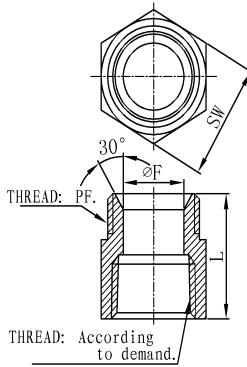

Male Thread With Cone Part(BK,Casting)

Size	E	F	L	SW
1/4"	10	5	27	14
3/8"	13.5	8	30	19
1/2"	16.5	11	38	22
3/4"	22	16	40	29
1"	28	22	45	35
1 1/4"	36	29	51	46
1 1/2"	42	34	52	50
2"	54	46	60	63

CANG ZHOU CHANGYUAN FITTINGS CO.,LTD

No.26 Shigang Road,Development Zone,Cangzhou,Hebei,China 061000 E-mail: Con-well@vip.163.com

FITTINGS FOR FLEXIBLE TUBE SERIES(STANDARD TYPE)

(Measures:mm)

Male Thread With Welding Part(BK,Casting)

Size	E	F	L	SW
1/4"	10	5	27	14
3/8"	13.5	8	30	19
1/2"	16.5	11	38	22
3/4"	22	16	40	29
1"	28	22	45	35
1 1/4"	36	29	51	46
1 1/2"	42	34	52	50
2"	54	46	60	63

Female Thread With Cone Part(BK,Casting)

Size	SW	F	L
1/4"	17	5	25
3/8"	21	8	27
1/2"	26	11	35
3/4"	32	16	37
1"	38	22	41
1 1/4"	46	29	47
1 1/2"	54	34	47
2"	67	46	57

Cone Part(BK,Casting)

Size	D	E	G	F	L	R
1/4"	11	6.3	5	8.5	16	4.9
3/8"	14.5	9.4	8	11.5	19	6.8
1/2"	18	12.5	11	14.5	21	8.5
3/4"	23.5	17.5	16	20	24	11.5
1"	29.5	23.7	22	26	29	15
1 1/4"	38	31.2	29	34	33	19.5
1 1/2"	44	36.1	34	40	33	22.7
2"	56	48.2	46.7	52	35	29.6

Part No.: Technoflex Napoli

Size	SW	A	D
1/4"	19	8.5	14
3/8"	22	13	16
1/2"	27	16	20
3/4"	32	22	21.5
1"	38	27	22
1 1/4"	46	35.5	24
1 1/2"	55	41.5	28
2"	65	50.5	31

Part No.: Maschio

Size	A	B	L	SW
1/4"	10	7	30	19
3/8"	12	9.5	30	22
1/2"	15	12	38	23
3/4"	25	20	43.5	30
1"	30	25	45	36
1 1/4"	38	32	50	46
1 1/2"	45	39	54	50
2"	58	49	60	63