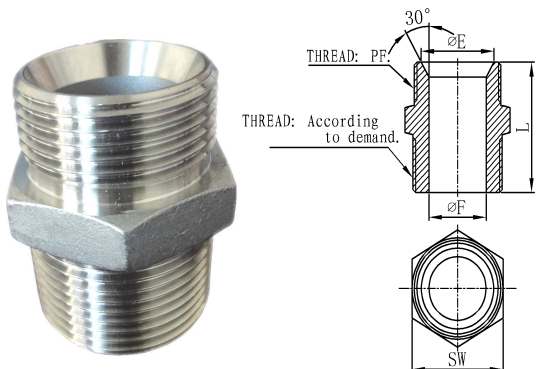

FITTINGS FOR FLEXIBLE TUBE SERIES (STANDARD TYPE)

(Measures:mm)

Hex Welding Nipple(BK-Short,Casting)

Size	SW	D	d	L
1/4"	14	11	6	22
3/8"	19	14	10	23
1/2"	22	18	14	28
3/4"	29	24	19	29
1"	35	33	25	37
1 1/4"	46	40	32	40
1 1/2"	50	47	38	43
2"	63	60	50	47

Hex Welding Nipple(FM,Casting)

Size	SW	D	d	L
1/2"	23	21	14	36.5
3/4"	30	26	20	40
1"	36	34	25	43
1 1/4"	46	42.5	32	47
1 1/2"	50	48	38	50
2"	62	60	50	57

Hex Welding Nipple(HN,Casting)

Size	D	d	L	SW
1/8"	9.7	5.6	22	12
1/4"	13	8	22.8	14.5
3/8"	16	11.2	27.8	17.5
1/2"	20.5	14.7	36	22.6
3/4"	26.5	20	39.5	27.7
1"	33	25.6	44	36
1 1/4"	41.5	35	49	43.5
1 1/2"	47.5	39.5	52	50
2"	59.5	50	59.5	63
2 1/2"	74.8	64.5	70.5	77.5
3"	88.5	77	75.5	91.5
4"	113.8	101	81.5	116

Male Thread With Cone Part(BK,Casting)

Size	E	F	L	SW
1/4"	10	5	27	14
3/8"	13.5	8	30	19
1/2"	16.5	11	38	22
3/4"	22	16	40	29
1"	28	22	45	35
1 1/4"	36	29	51	46
1 1/2"	42	34	52	50
2"	54	46	60	63

CANG ZHOU CHANGYUAN FITTINGS CO.,LTD

No.26 Shigang Road,Development Zone,Cangzhou,Hebei,China 061000 E-mail: Con-well@vip.163.com

FITTINGS FOR FLEXIBLE TUBE SERIES(STANDARD TYPE)

(Measures:mm)

Male Thread With Welding Part(BK,Casting)

Size	E	F	L	SW
1/4"	10	5	27	14
3/8"	13.5	8	30	19
1/2"	16.5	11	38	22
3/4"	22	16	40	29
1"	28	22	45	35
1 1/4"	36	29	51	46
1 1/2"	42	34	52	50
2"	54	46	60	63