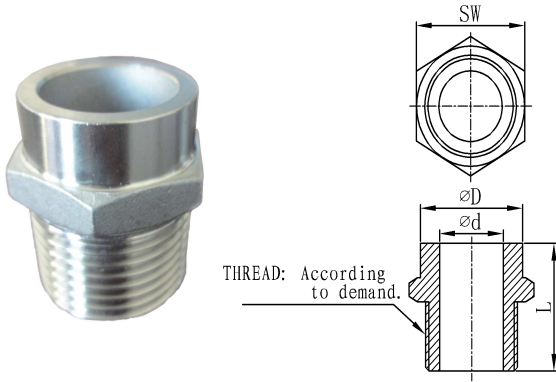

FITTINGS FOR FLEXIBLE TUBE SERIES (STANDARD TYPE)

(Measures:mm)

Hex Welding Nipple(BK-Short,Casting)

Size	SW	D	d	L
1/4"	14	11	6	22
3/8"	19	14	10	23
1/2"	22	18	14	28
3/4"	29	24	19	29
1"	35	33	25	37
1 1/4"	46	40	32	40
1 1/2"	50	47	38	43
2"	63	60	50	47

Hex Welding Nipple(FM,Casting)

Size	SW	D	d	L
1/2"	23	21	14	36.5
3/4"	30	26	20	40
1"	36	34	25	43
1 1/4"	46	42.5	32	47
1 1/2"	50	48	38	50
2"	62	60	50	57

Hex Welding Nipple(HN,Casting)

Size	D	d	L	SW
1/8"	9.7	5.6	22	12
1/4"	13	8	22.8	14.5
3/8"	16	11.2	27.8	17.5
1/2"	20.5	14.7	36	22.6
3/4"	26.5	20	39.5	27.7
1"	33	25.6	44	36
1 1/4"	41.5	35	49	43.5
1 1/2"	47.5	39.5	52	50
2"	59.5	50	59.5	63
2 1/2"	74.8	64.5	70.5	77.5
3"	88.5	77	75.5	91.5
4"	113.8	101	81.5	116

Male Thread With Cone Part(BK,Casting)

Size	E	F	L	SW
1/4"	10	5	27	14
3/8"	13.5	8	30	19
1/2"	16.5	11	38	22
3/4"	22	16	40	29
1"	28	22	45	35
1 1/4"	36	29	51	46
1 1/2"	42	34	52	50
2"	54	46	60	63

CANG ZHOU CHANGYUAN FITTINGS CO.,LTD

No.26 Shigang Road,Development Zone,Cangzhou,Hebei,China 061000 E-mail: Con-well@vip.163.com

FITTINGS FOR FLEXIBLE TUBE SERIES(STANDARD TYPE)

(Measures:mm)

Male Thread With Welding Part(BK,Casting)

Size	E	F	L	SW
1/4"	10	5	27	14
3/8"	13.5	8	30	19
1/2"	16.5	11	38	22
3/4"	22	16	40	29
1"	28	22	45	35
1 1/4"	36	29	51	46
1 1/2"	42	34	52	50
2"	54	46	60	63