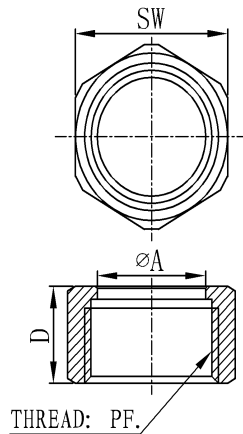

Female Thread With Cone Part(BK,Casting)

Size	SW	F	L
1/4"	17	5	25
3/8"	21	8	27
1/2"	26	11	35
3/4"	32	16	37
1"	38	22	41
1 1/4"	46	29	47
1 1/2"	54	34	47
2"	67	46	57

Cone Part(BK,Casting)

Size	D	E	G	F	L	R
1/4"	11	6.3	5	8.5	16	4.9
3/8"	14.5	9.4	8	11.5	19	6.8
1/2"	18	12.5	11	14.5	21	8.5
3/4"	23.5	17.5	16	20	24	11.5
1"	29.5	23.7	22	26	29	15
1 1/4"	38	31.2	29	34	33	19.5
1 1/2"	44	36.1	34	40	33	22.7
2"	56	48.2	46.7	52	35	29.6

Nut(BK,Casting)

Size	A	C	SW
1/4"	11.5	8.7	17
3/8"	13.5	11.7	21
1/2"	18	14.7	26
3/4"	18	20.2	32
1"	20	26.2	38
1 1/4"	26	34.2	46
1 1/2"	26	40.2	54
2"	30	52.2	67

FITTINGS FOR FLEXIBLE TUBE SERIES(SPECIAL TYPE)

Part No.: Ogiva

Size	A	C	E	D	R
1/4"	11.2	5	7	8	10
3/8"	14.7	7	9.5	12	12
1/2"	18	10	12	15	10

Part No.: Ogiva

Size	A	C	D	L	R
3/4"	24	17	21	35	10
1"	30	22	26.5	35	10
1 1/4"	38.5	29	35	35	10
1 1/2"	44.5	34	41	48	12
2"	56	40	50	40	13

Part No.: Technoflex Napoli

Size	SW	A	D
1/4"	19	8.5	14
3/8"	22	13	16
1/2"	27	16	20
3/4"	32	22	21.5
1"	38	27	22
1 1/4"	46	35.5	24
1 1/2"	55	41.5	28
2"	65	50.5	31

Part No.: Maschio

Size	A	B	L	SW
1/4"	10	7	30	19
3/8"	12	9.5	30	22
1/2"	15	12	38	23
3/4"	25	20	43.5	30
1"	30	25	45	36
1 1/4"	38	32	50	46
1 1/2"	45	39	54	50
2"	58	49	60	63