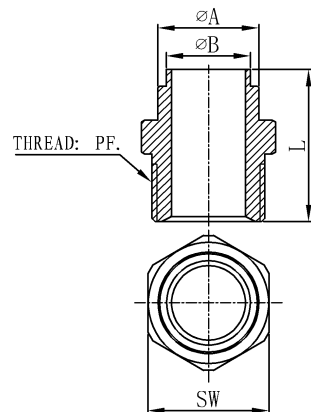

Female Thread With Cone Part(BK,Casting)

Size	SW	F	L
1/4"	17	5	25
3/8"	21	8	27
1/2"	26	11	35
3/4"	32	16	37
1"	38	22	41
1 1/4"	46	29	47
1 1/2"	54	34	47
2"	67	46	57

Cone Part(BK,Casting)

Size	D	E	G	F	L	R
1/4"	11	6.3	5	8.5	16	4.9
3/8"	14.5	9.4	8	11.5	19	6.8
1/2"	18	12.5	11	14.5	21	8.5
3/4"	23.5	17.5	16	20	24	11.5
1"	29.5	23.7	22	26	29	15
1 1/4"	38	31.2	29	34	33	19.5
1 1/2"	44	36.1	34	40	33	22.7
2"	56	48.2	46.7	52	35	29.6

Nut(BK,Casting)

Size	A	C	SW
1/4"	11.5	8.7	17
3/8"	13.5	11.7	21
1/2"	18	14.7	26
3/4"	18	20.2	32
1"	20	26.2	38
1 1/4"	26	34.2	46
1 1/2"	26	40.2	54
2"	30	52.2	67

FITTINGS FOR FLEXIBLE TUBE SERIES(SPECIAL TYPE)

Part No.: Ogiva

Size	A	C	E	D	R
1/4"	11.2	5	7	8	10
3/8"	14.7	7	9.5	12	12
1/2"	18	10	12	15	10

Part No.: Ogiva

Size	A	C	D	L	R
3/4"	24	17	21	35	10
1"	30	22	26.5	35	10
1 1/4"	38.5	29	35	35	10
1 1/2"	44.5	34	41	48	12
2"	56	40	50	40	13

Part No.: Technoflex Napoli

Size	SW	A	D
1/4"	19	8.5	14
3/8"	22	13	16
1/2"	27	16	20
3/4"	32	22	21.5
1"	38	27	22
1 1/4"	46	35.5	24
1 1/2"	55	41.5	28
2"	65	50.5	31

Part No.: Maschio

Size	A	B	L	SW
1/4"	10	7	30	19
3/8"	12	9.5	30	22
1/2"	15	12	38	23
3/4"	25	20	43.5	30
1"	30	25	45	36
1 1/4"	38	32	50	46
1 1/2"	45	39	54	50
2"	58	49	60	63