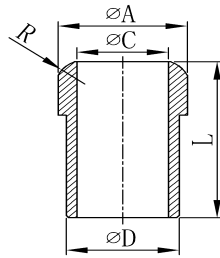

Female Thread With Cone Part(BK,Casting)

Size	SW	F	L
1/4"	17	5	25
3/8"	21	8	27
1/2"	26	11	35
3/4"	32	16	37
1"	38	22	41
1 1/4"	46	29	47
1 1/2"	54	34	47
2"	67	46	57

Cone Part(BK,Casting)

Size	D	E	G	F	L	R
1/4"	11	6.3	5	8.5	16	4.9
3/8"	14.5	9.4	8	11.5	19	6.8
1/2"	18	12.5	11	14.5	21	8.5
3/4"	23.5	17.5	16	20	24	11.5
1"	29.5	23.7	22	26	29	15
1 1/4"	38	31.2	29	34	33	19.5
1 1/2"	44	36.1	34	40	33	22.7
2"	56	48.2	46.7	52	35	29.6

Nut(BK,Casting)

Size	A	C	SW
1/4"	11.5	8.7	17
3/8"	13.5	11.7	21
1/2"	18	14.7	26
3/4"	18	20.2	32
1"	20	26.2	38
1 1/4"	26	34.2	46
1 1/2"	26	40.2	54
2"	30	52.2	67

FITTINGS FOR FLEXIBLE TUBE SERIES(SPECIAL TYPE)

Part No.: Ogiva

Size	A	C	E	D	R
1/4"	11.2	5	7	8	10
3/8"	14.7	7	9.5	12	12
1/2"	18	10	12	15	10

Part No.: Ogiva

Size	A	C	D	L	R
3/4"	24	17	21	35	10
1"	30	22	26.5	35	10
1 1/4"	38.5	29	35	35	10
1 1/2"	44.5	34	41	48	12
2"	56	40	50	40	13

Part No.: Technoflex Napoli

Size	SW	A	D
1/4"	19	8.5	14
3/8"	22	13	16
1/2"	27	16	20
3/4"	32	22	21.5
1"	38	27	22
1 1/4"	46	35.5	24
1 1/2"	55	41.5	28
2"	65	50.5	31

Part No.: Maschio

Size	A	B	L	SW
1/4"	10	7	30	19
3/8"	12	9.5	30	22
1/2"	15	12	38	23
3/4"	25	20	43.5	30
1"	30	25	45	36
1 1/4"	38	32	50	46
1 1/2"	45	39	54	50
2"	58	49	60	63