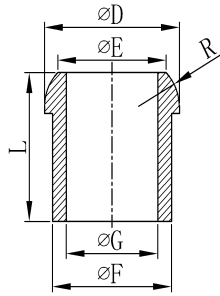

Hex Welding Nipple(FM,Casting)

Size	SW	D	d	L
1/2"	23	21	14	36.5
3/4"	30	26	20	40
1"	36	34	25	43
1 1/4"	46	42.5	32	47
1 1/2"	50	48	38	50
2"	62	60	50	57

Hex Welding Nipple(HN,Casting)

Size	D	d	L	SW
1/8"	9.7	5.6	22	12
1/4"	13	8	22.8	14.5
3/8"	16	11.2	27.8	17.5
1/2"	20.5	14.7	36	22.6
3/4"	26.5	20	39.5	27.7
1"	33	25.6	44	36
1 1/4"	41.5	35	49	43.5
1 1/2"	47.5	39.5	52	50
2"	59.5	50	59.5	63
2 1/2"	74.8	64.5	70.5	77.5
3"	88.5	77	75.5	91.5
4"	113.8	101	81.5	116

Male Thread With Cone Part(BK,Casting)

Size	E	F	L	SW
1/4"	10	5	27	14
3/8"	13.5	8	30	19
1/2"	16.5	11	38	22
3/4"	22	16	40	29
1"	28	22	45	35
1 1/4"	36	29	51	46
1 1/2"	42	34	52	50
2"	54	46	60	63

CANG ZHOU CHANGYUAN FITTINGS CO.,LTD

No.26 Shigang Road,Development Zone,Cangzhou,Hebei,China 061000 E-mail: Con-well@vip.163.com

FITTINGS FOR FLEXIBLE TUBE SERIES(STANDARD TYPE)

(Measures:mm)

Male Thread With Welding Part(BK,Casting)

Size	E	F	L	SW
1/4"	10	5	27	14
3/8"	13.5	8	30	19
1/2"	16.5	11	38	22
3/4"	22	16	40	29
1"	28	22	45	35
1 1/4"	36	29	51	46
1 1/2"	42	34	52	50
2"	54	46	60	63

Female Thread With Cone Part(BK,Casting)

Size	SW	F	L
1/4"	17	5	25
3/8"	21	8	27
1/2"	26	11	35
3/4"	32	16	37
1"	38	22	41
1 1/4"	46	29	47
1 1/2"	54	34	47
2"	67	46	57

Cone Part(BK,Casting)

Size	D	E	G	F	L	R
1/4"	11	6.3	5	8.5	16	4.9
3/8"	14.5	9.4	8	11.5	19	6.8
1/2"	18	12.5	11	14.5	21	8.5
3/4"	23.5	17.5	16	20	24	11.5
1"	29.5	23.7	22	26	29	15
1 1/4"	38	31.2	29	34	33	19.5
1 1/2"	44	36.1	34	40	33	22.7
2"	56	48.2	46.7	52	35	29.6