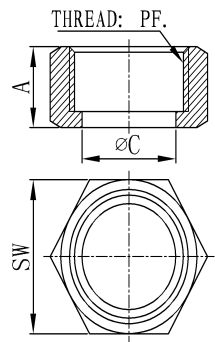

Hex Welding Nipple(FM,Casting)

Size	SW	D	d	L
1/2"	23	21	14	36.5
3/4"	30	26	20	40
1"	36	34	25	43
1 1/4"	46	42.5	32	47
1 1/2"	50	48	38	50
2"	62	60	50	57

Hex Welding Nipple(HN,Casting)

Size	D	d	L	SW
1/8"	9.7	5.6	22	12
1/4"	13	8	22.8	14.5
3/8"	16	11.2	27.8	17.5
1/2"	20.5	14.7	36	22.6
3/4"	26.5	20	39.5	27.7
1"	33	25.6	44	36
1 1/4"	41.5	35	49	43.5
1 1/2"	47.5	39.5	52	50
2"	59.5	50	59.5	63
2 1/2"	74.8	64.5	70.5	77.5
3"	88.5	77	75.5	91.5
4"	113.8	101	81.5	116

Male Thread With Cone Part(BK,Casting)

Size	E	F	L	SW
1/4"	10	5	27	14
3/8"	13.5	8	30	19
1/2"	16.5	11	38	22
3/4"	22	16	40	29
1"	28	22	45	35
1 1/4"	36	29	51	46
1 1/2"	42	34	52	50
2"	54	46	60	63

CANG ZHOU CHANGYUAN FITTINGS CO.,LTD

No.26 Shigang Road,Development Zone,Cangzhou,Hebei,China 061000 E-mail: Con-well@vip.163.com

FITTINGS FOR FLEXIBLE TUBE SERIES(STANDARD TYPE)

(Measures:mm)

Male Thread With Welding Part(BK,Casting)

Size	E	F	L	SW
1/4"	10	5	27	14
3/8"	13.5	8	30	19
1/2"	16.5	11	38	22
3/4"	22	16	40	29
1"	28	22	45	35
1 1/4"	36	29	51	46
1 1/2"	42	34	52	50
2"	54	46	60	63

Female Thread With Cone Part(BK,Casting)

Size	SW	F	L
1/4"	17	5	25
3/8"	21	8	27
1/2"	26	11	35
3/4"	32	16	37
1"	38	22	41
1 1/4"	46	29	47
1 1/2"	54	34	47
2"	67	46	57

Cone Part(BK,Casting)

Size	D	E	G	F	L	R
1/4"	11	6.3	5	8.5	16	4.9
3/8"	14.5	9.4	8	11.5	19	6.8
1/2"	18	12.5	11	14.5	21	8.5
3/4"	23.5	17.5	16	20	24	11.5
1"	29.5	23.7	22	26	29	15
1 1/4"	38	31.2	29	34	33	19.5
1 1/2"	44	36.1	34	40	33	22.7
2"	56	48.2	46.7	52	35	29.6