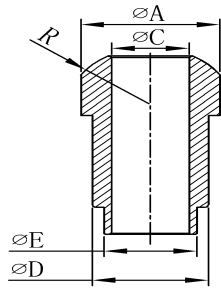

FITTINGS FOR FLEXIBLE TUBE SERIES(SPECIAL TYPE)

Part No.: Ogiva

Size	A	C	E	D	R
1/4"	11.2	5	7	8	10
3/8"	14.7	7	9.5	12	12
1/2"	18	10	12	15	10