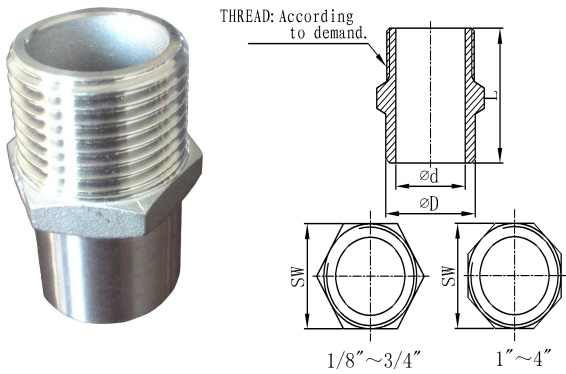

FITTINGS FOR FLEXIBLE TUBE SERIES (STANDARD TYPE)

(Measures:mm)

Hex Welding Nipple(BK-Short,Casting)

Size	SW	D	d	L
1/4"	14	11	6	22
3/8"	19	14	10	23
1/2"	22	18	14	28
3/4"	29	24	19	29
1"	35	33	25	37
1 1/4"	46	40	32	40
1 1/2"	50	47	38	43
2"	63	60	50	47

Hex Welding Nipple(FM,Casting)

Size	SW	D	d	L
1/2"	23	21	14	36.5
3/4"	30	26	20	40
1"	36	34	25	43
1 1/4"	46	42.5	32	47
1 1/2"	50	48	38	50
2"	62	60	50	57

Hex Welding Nipple(HN,Casting)

Size	D	d	L	SW
1/8"	9.7	5.6	22	12
1/4"	13	8	22.8	14.5
3/8"	16	11.2	27.8	17.5
1/2"	20.5	14.7	36	22.6
3/4"	26.5	20	39.5	27.7
1"	33	25.6	44	36
1 1/4"	41.5	35	49	43.5
1 1/2"	47.5	39.5	52	50
2"	59.5	50	59.5	63
2 1/2"	74.8	64.5	70.5	77.5
3"	88.5	77	75.5	91.5
4"	113.8	101	81.5	116

Male Thread With Cone Part(BK,Casting)

Size	E	F	L	SW
1/4"	10	5	27	14
3/8"	13.5	8	30	19
1/2"	16.5	11	38	22
3/4"	22	16	40	29
1"	28	22	45	35
1 1/4"	36	29	51	46
1 1/2"	42	34	52	50
2"	54	46	60	63

CANG ZHOU CHANGYUAN FITTINGS CO.,LTD

No.26 Shigang Road,Development Zone,Cangzhou,Hebei,China 061000 E-mail: Con-well@vip.163.com

FITTINGS FOR FLEXIBLE TUBE SERIES(STANDARD TYPE)

(Measures:mm)

Male Thread With Welding Part(BK,Casting)

Size	E	F	L	SW
1/4"	10	5	27	14
3/8"	13.5	8	30	19
1/2"	16.5	11	38	22
3/4"	22	16	40	29
1"	28	22	45	35
1 1/4"	36	29	51	46
1 1/2"	42	34	52	50
2"	54	46	60	63