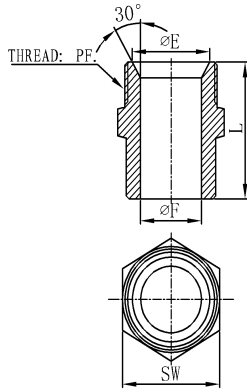

Hex Welding Nipple(FM,Casting)

Size	SW	D	d	L
1/2"	23	21	14	36.5
3/4"	30	26	20	40
1"	36	34	25	43
1 1/4"	46	42.5	32	47
1 1/2"	50	48	38	50
2"	62	60	50	57

Hex Welding Nipple(HN,Casting)

Size	D	d	L	SW
1/8"	9.7	5.6	22	12
1/4"	13	8	22.8	14.5
3/8"	16	11.2	27.8	17.5
1/2"	20.5	14.7	36	22.6
3/4"	26.5	20	39.5	27.7
1"	33	25.6	44	36
1 1/4"	41.5	35	49	43.5
1 1/2"	47.5	39.5	52	50
2"	59.5	50	59.5	63
2 1/2"	74.8	64.5	70.5	77.5
3"	88.5	77	75.5	91.5
4"	113.8	101	81.5	116

Male Thread With Cone Part(BK,Casting)

Size	E	F	L	SW
1/4"	10	5	27	14
3/8"	13.5	8	30	19
1/2"	16.5	11	38	22
3/4"	22	16	40	29
1"	28	22	45	35
1 1/4"	36	29	51	46
1 1/2"	42	34	52	50
2"	54	46	60	63

CANG ZHOU CHANGYUAN FITTINGS CO.,LTD

No.26 Shigang Road,Development Zone,Cangzhou,Hebei,China 061000 E-mail: Con-well@vip.163.com

FITTINGS FOR FLEXIBLE TUBE SERIES(STANDARD TYPE)

(Measures:mm)

Male Thread With Welding Part(BK,Casting)

Size	E	F	L	SW
1/4"	10	5	27	14
3/8"	13.5	8	30	19
1/2"	16.5	11	38	22
3/4"	22	16	40	29
1"	28	22	45	35
1 1/4"	36	29	51	46
1 1/2"	42	34	52	50
2"	54	46	60	63

Female Thread With Cone Part(BK,Casting)

Size	SW	F	L
1/4"	17	5	25
3/8"	21	8	27
1/2"	26	11	35
3/4"	32	16	37
1"	38	22	41
1 1/4"	46	29	47
1 1/2"	54	34	47
2"	67	46	57

Cone Part(BK,Casting)

Size	D	E	G	F	L	R
1/4"	11	6.3	5	8.5	16	4.9
3/8"	14.5	9.4	8	11.5	19	6.8
1/2"	18	12.5	11	14.5	21	8.5
3/4"	23.5	17.5	16	20	24	11.5
1"	29.5	23.7	22	26	29	15
1 1/4"	38	31.2	29	34	33	19.5
1 1/2"	44	36.1	34	40	33	22.7
2"	56	48.2	46.7	52	35	29.6